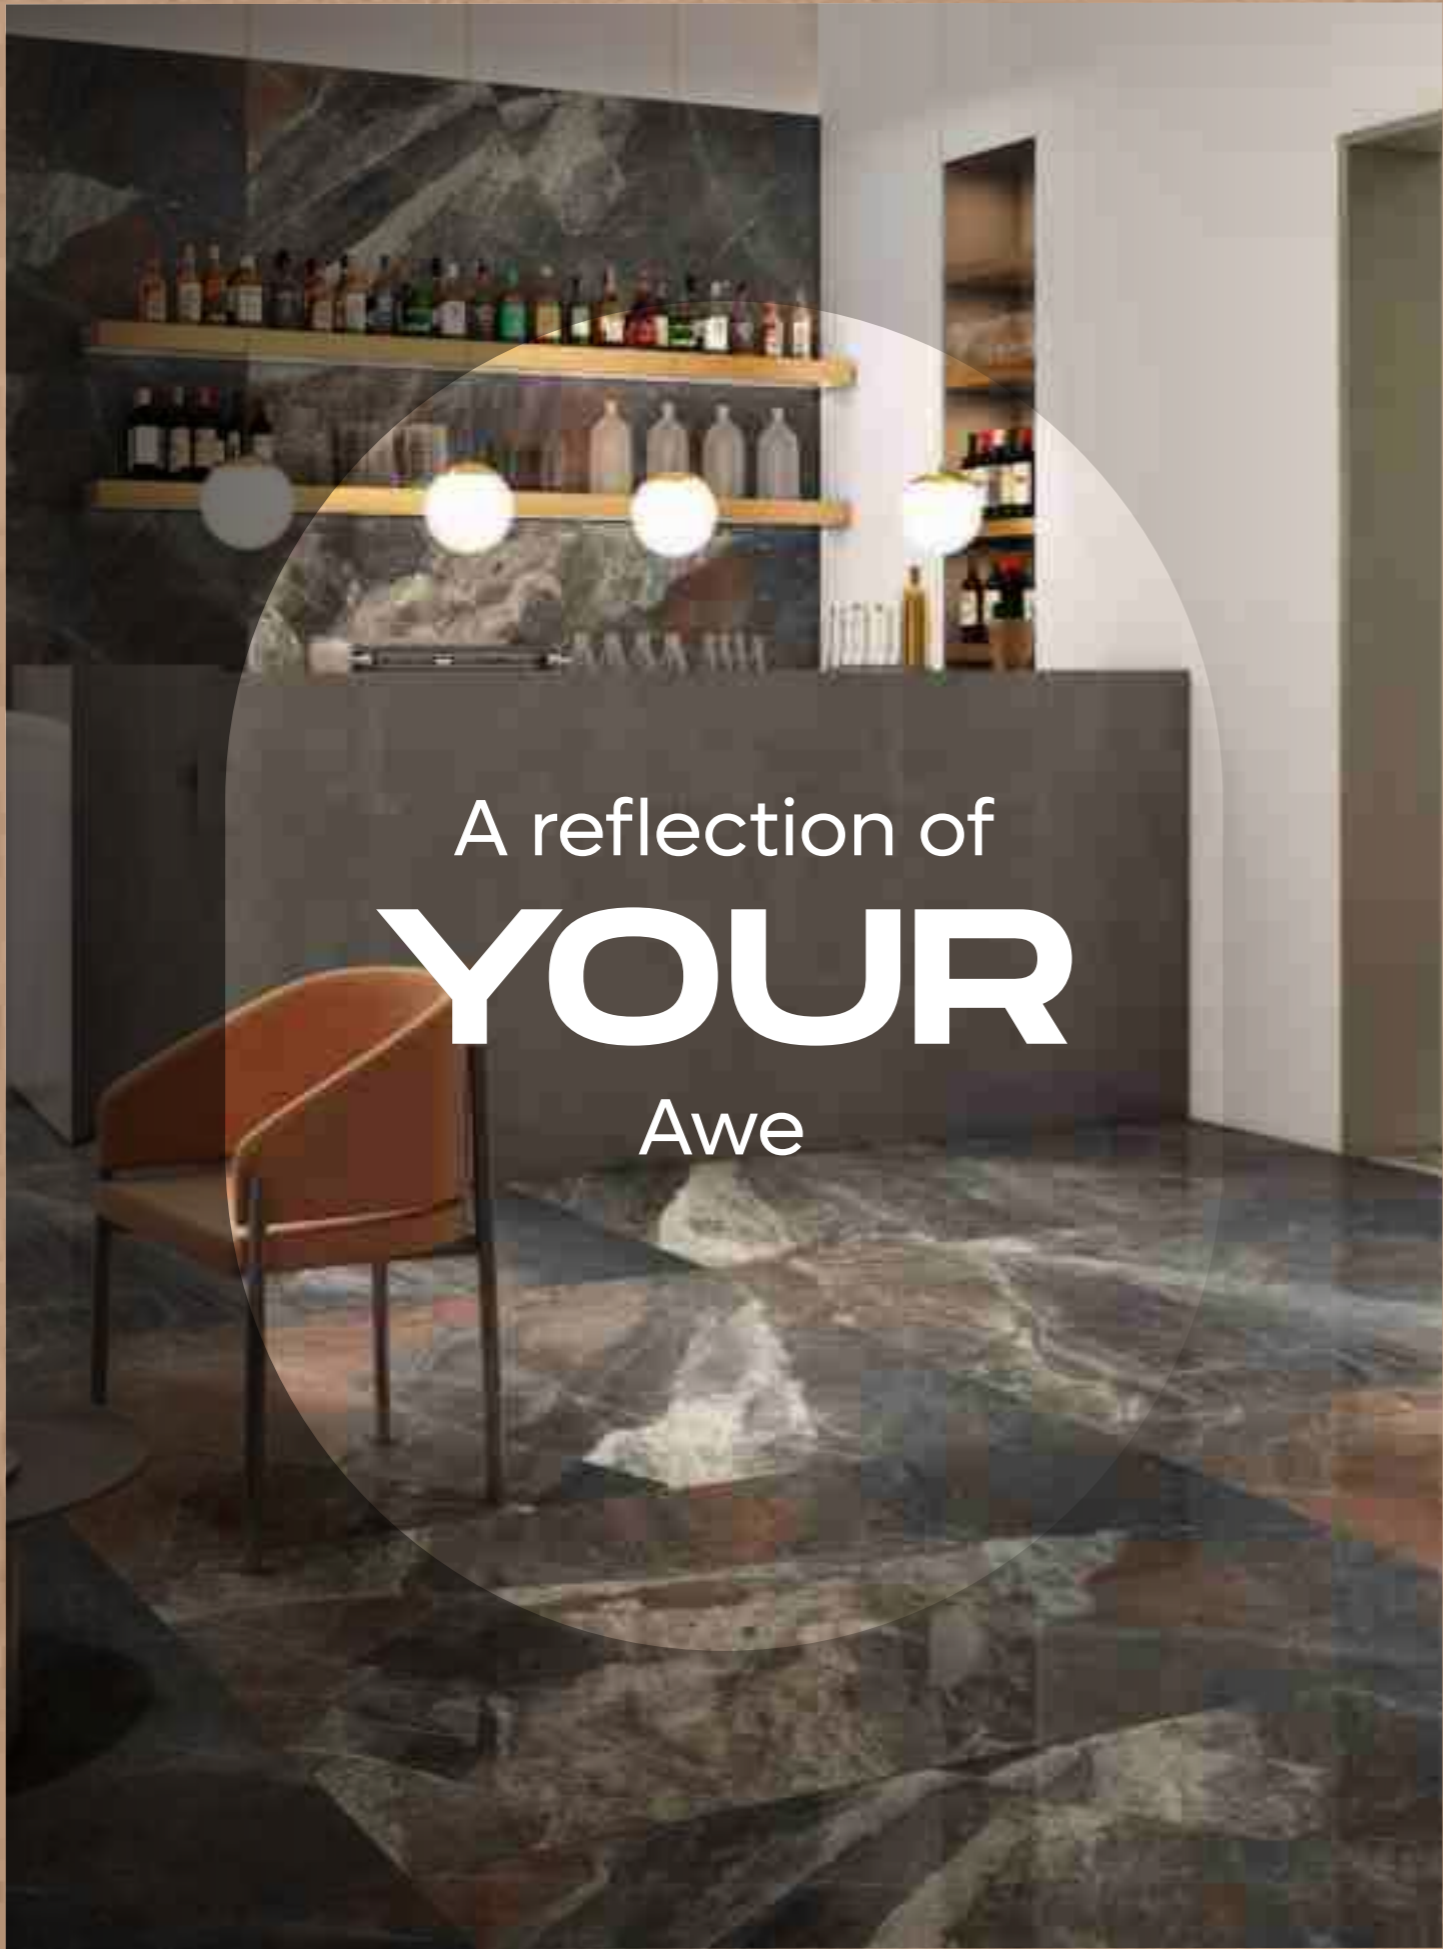

====
RHYOLITE
AZUL

====
RHYOLITE
FOREST

====
SAINT
ANNE
MARRON

====
SKY
ONYX

====
ZUMA
PURPLE

A reflection of
YOUR
Awe

MIRROR
COLLECTION

**AMERICAN
FENTACIYA**