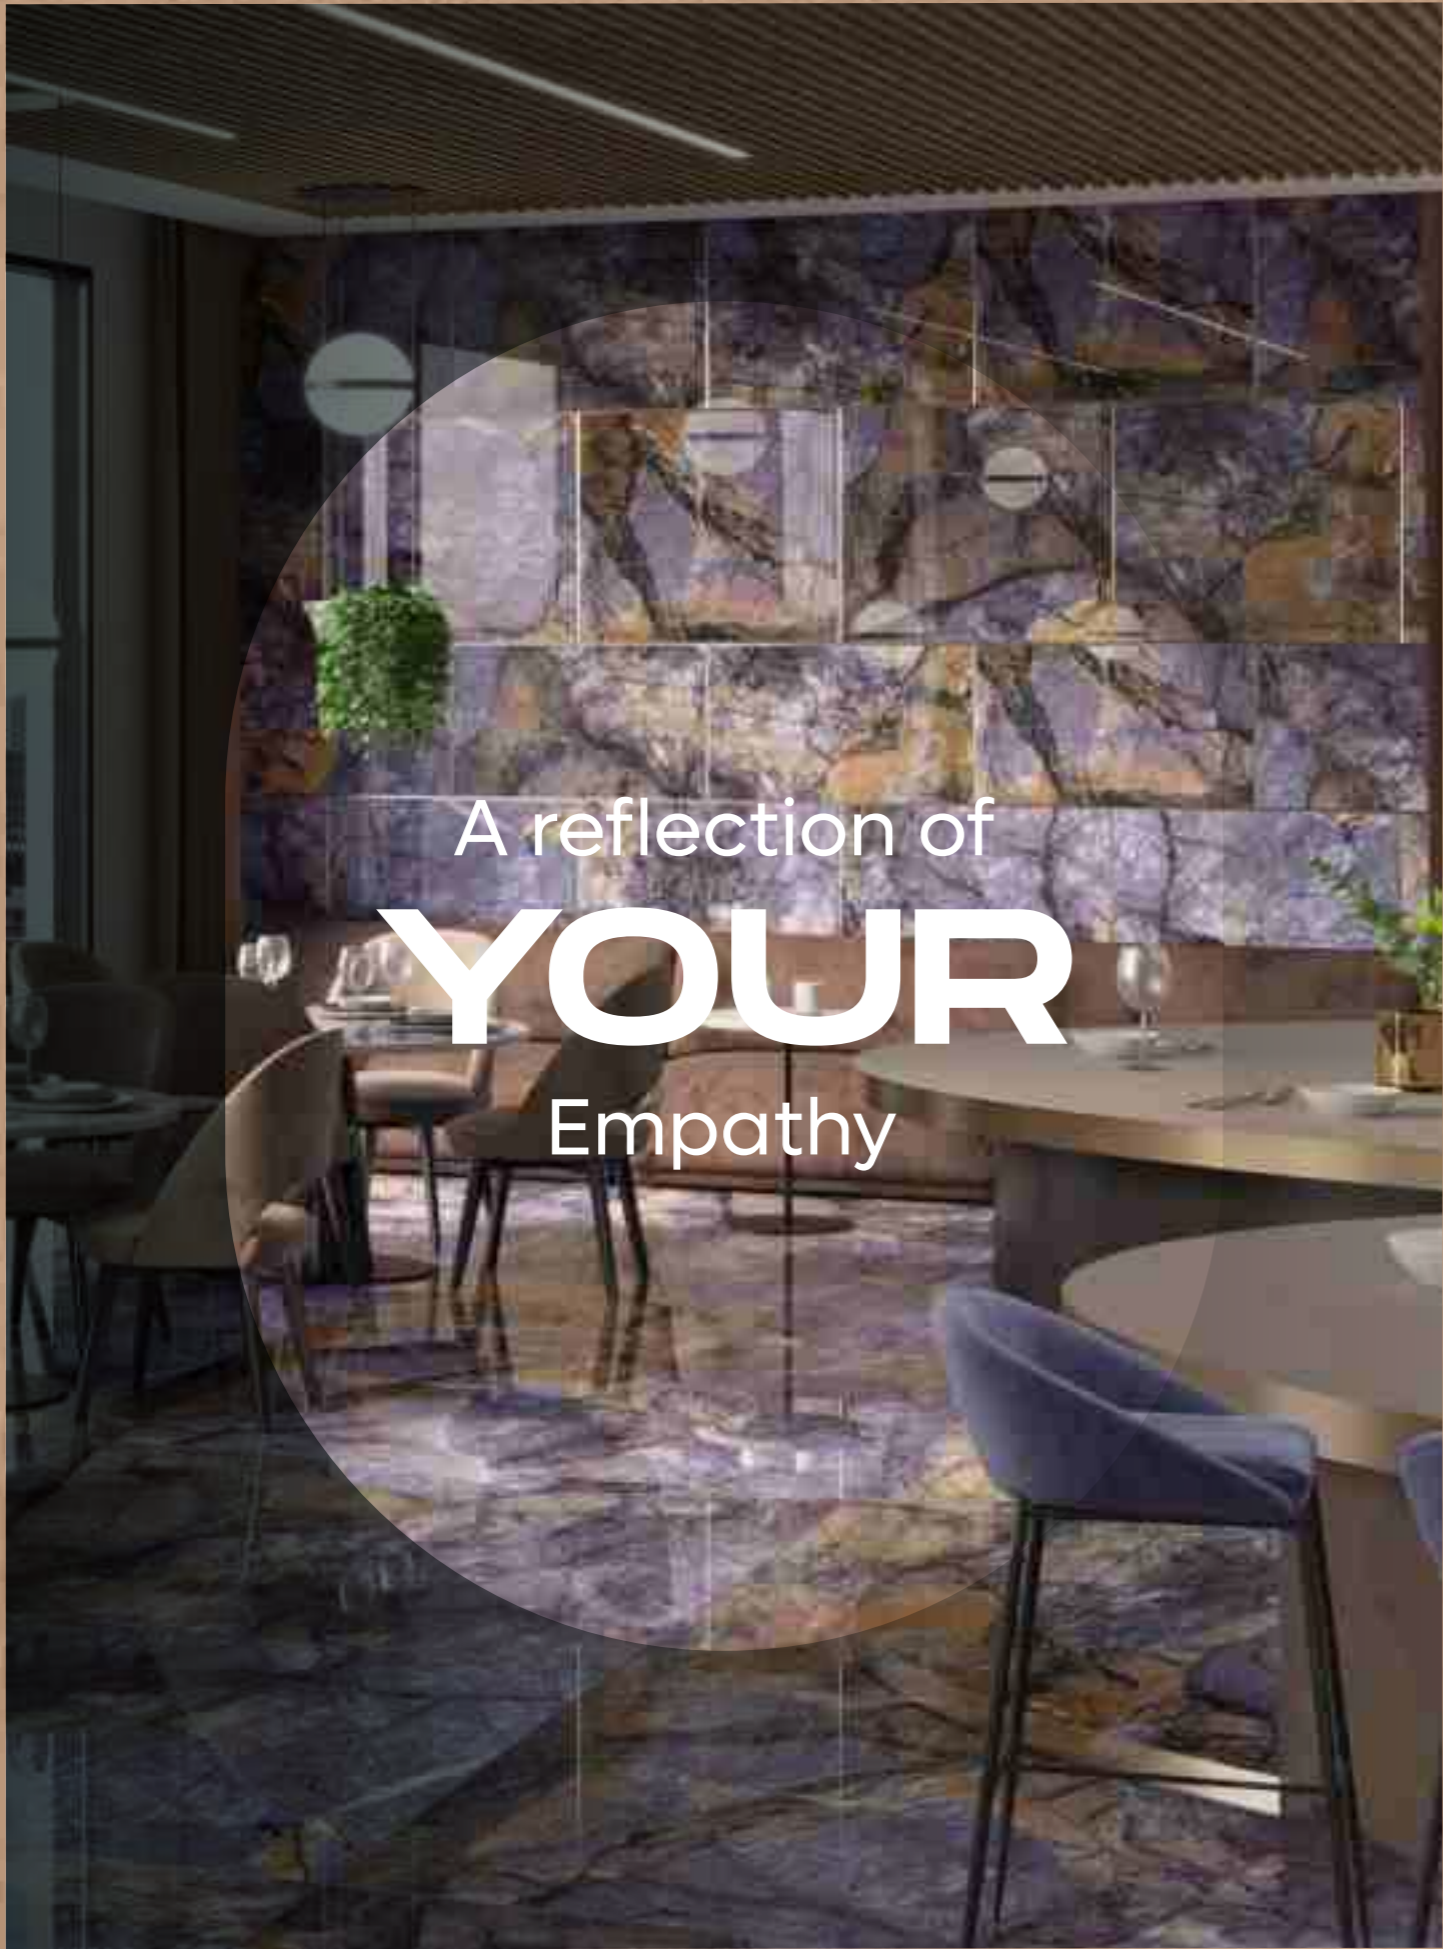

800x1600 mm

HIGH GLOSSY COLLECTION

**elements of the
nature**

SKY ONYX

800x1600 mm
High Glossy

Touch for Virtual

04

A reflection of
YOUR
Empathy