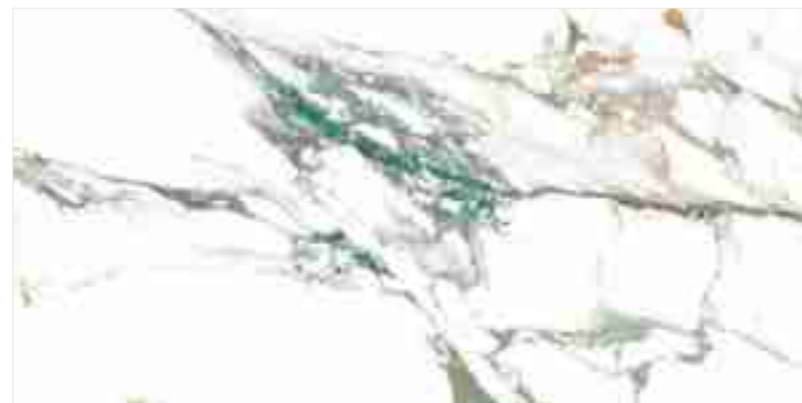

04

A reflection of
YOUR
Pride

MIRROR
COLLECTION

QUEBE
MULTI

QUEBE MULTI

800x1600 mm

HIGH GLOSSY COLLECTION

**elements of the
nature**