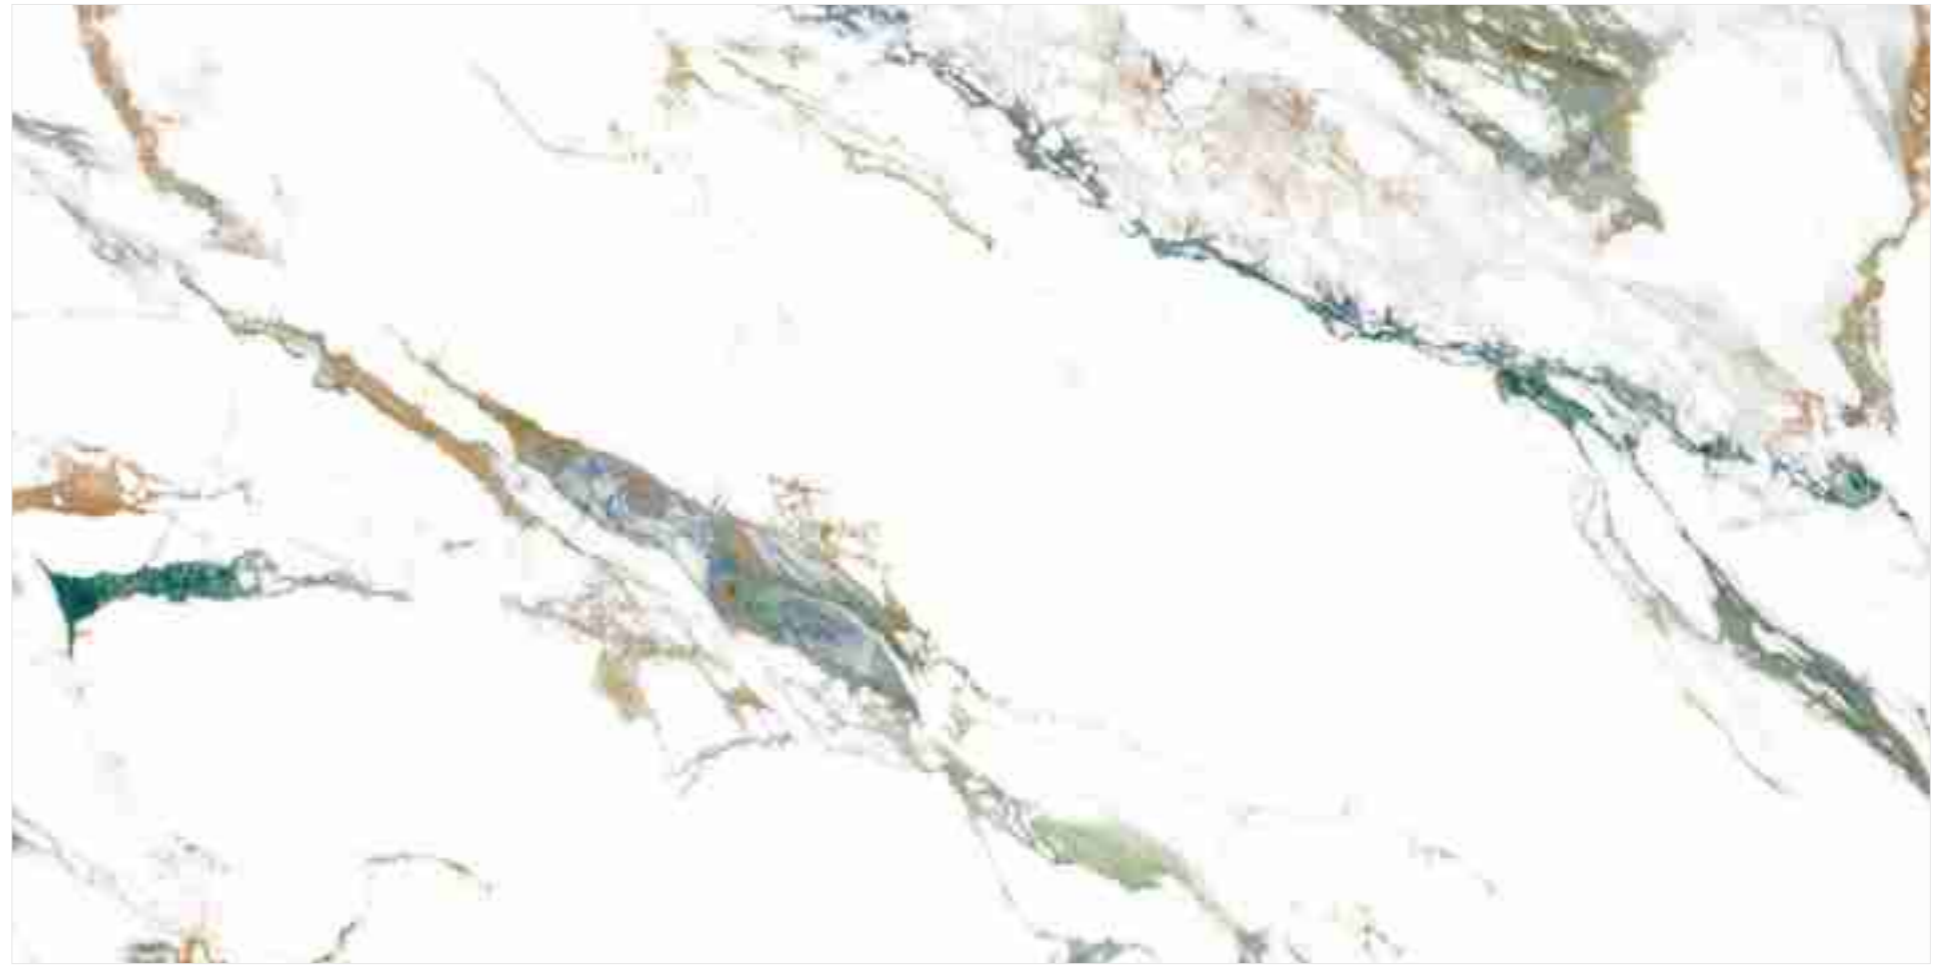

04

A reflection of
YOUR
Pride

MIRROR
COLLECTION

QUEBE
MULTI

QUEBE MULTI

800x1600 mm

HIGH GLOSSY COLLECTION

**elements of the
nature**