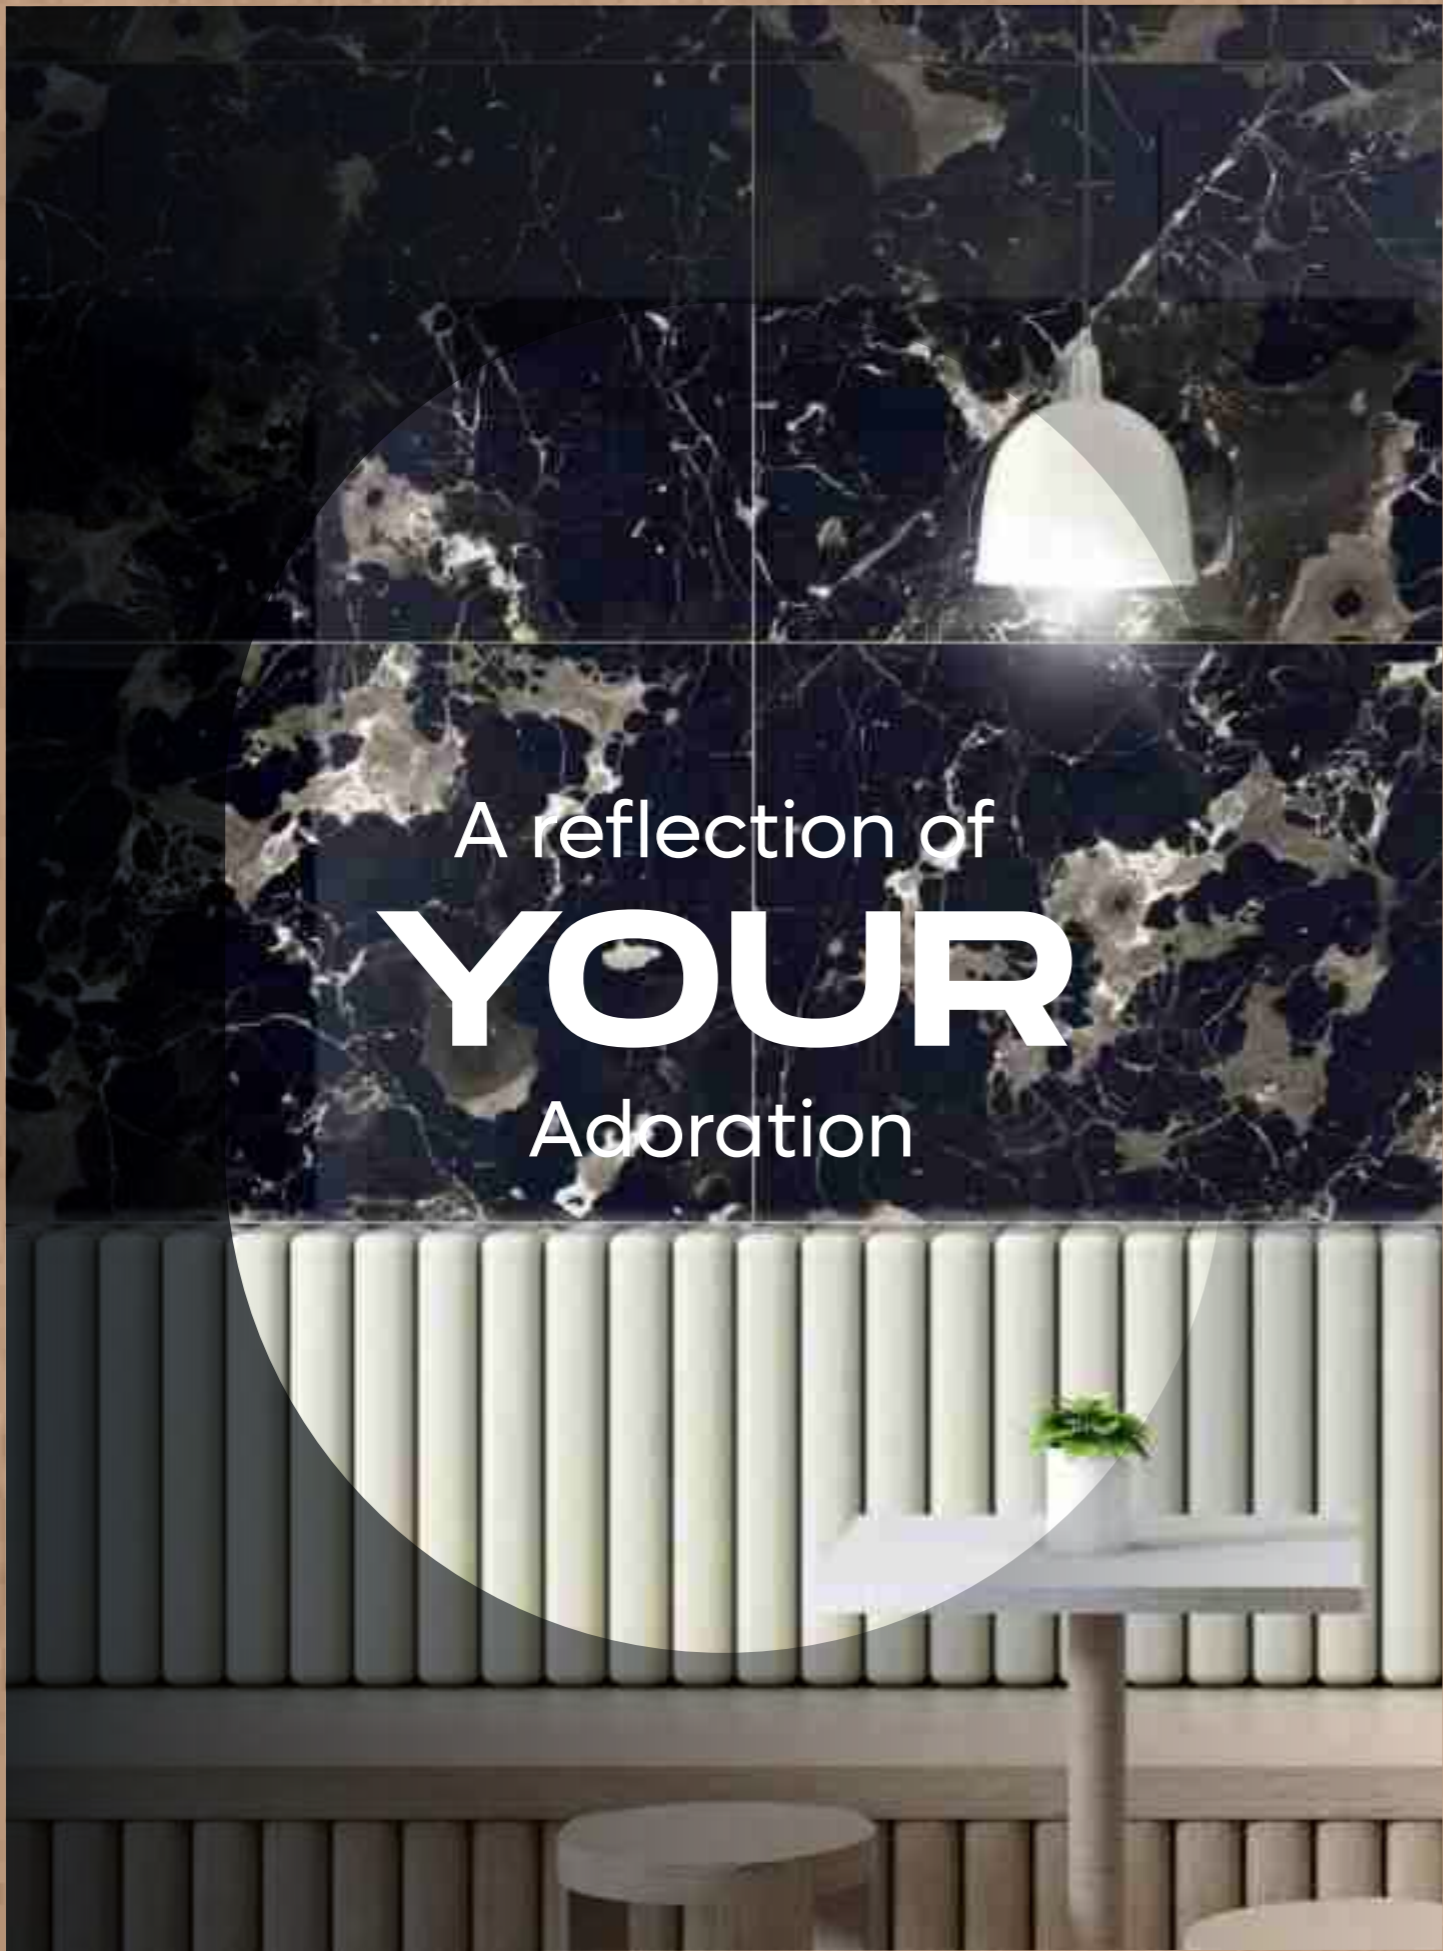

A reflection of
YOUR
Adoration

MIRROR
COLLECTION

**BLACK
ROSE**