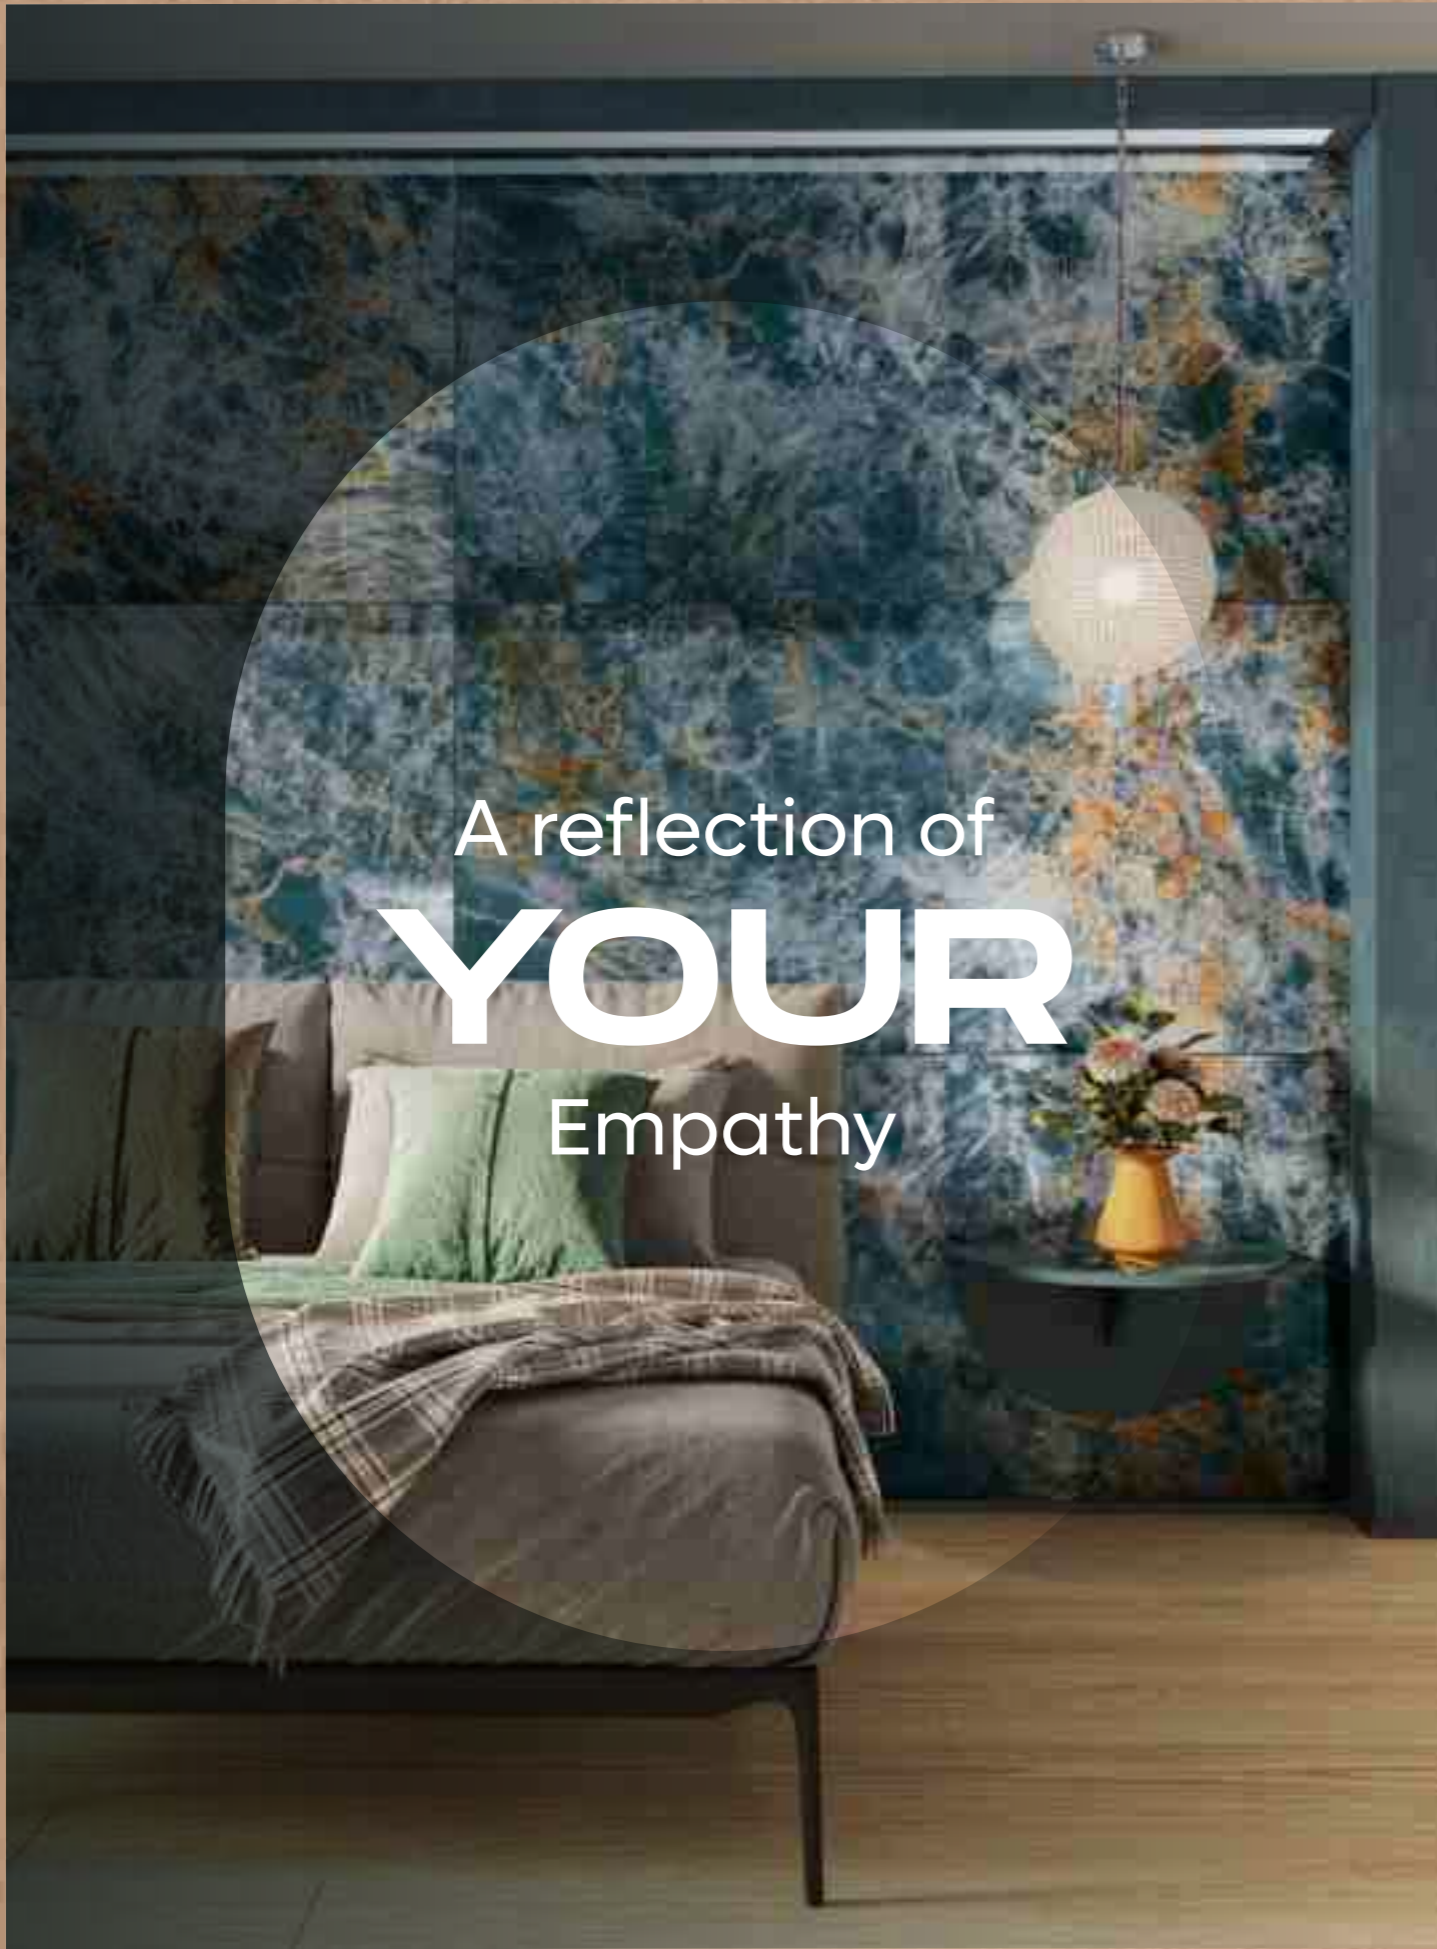

04

A reflection of
YOUR
Pride

MIRROR
COLLECTION

**SAINT ANNE
MARRON**

SAINT ANNE MARRON

800x1600 mm

HIGH GLOSSY COLLECTION

**elements of the
nature**

SAINT ANNE MARRON

800x1600 mm
High Glossy

Touch for Virtual
360°

04

A reflection of
YOUR
Empathy

MIRROR
COLLECTION

SKY
ONYX

SKY ONYX