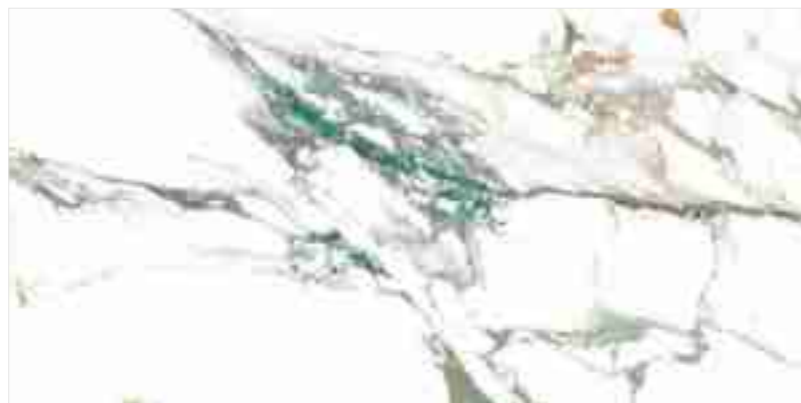

04

A reflection of
YOUR
Pride

MIRROR
COLLECTION

QUEBE
MULTI

QUEBE MULTI

800x1600 mm

HIGH GLOSSY COLLECTION

**elements of the
nature**