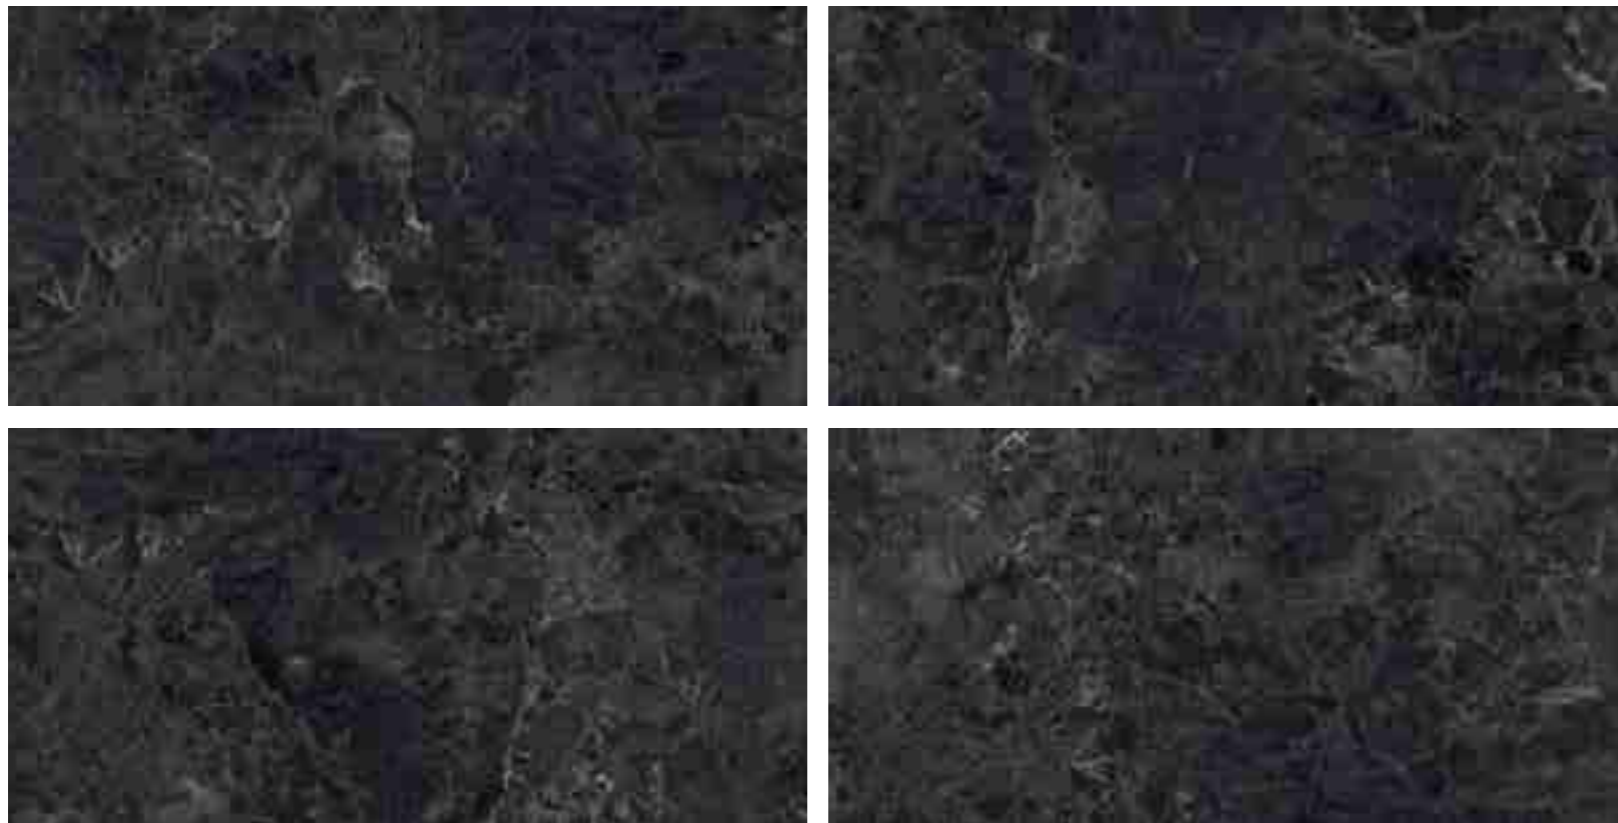

800x1600 mm

HIGH GLOSSY COLLECTION

**elements of the
nature**

BIERZO BLACK

800x1600 mm
High Glossy

Touch for Virtual
360°

04

A reflection of
YOUR
Surprise