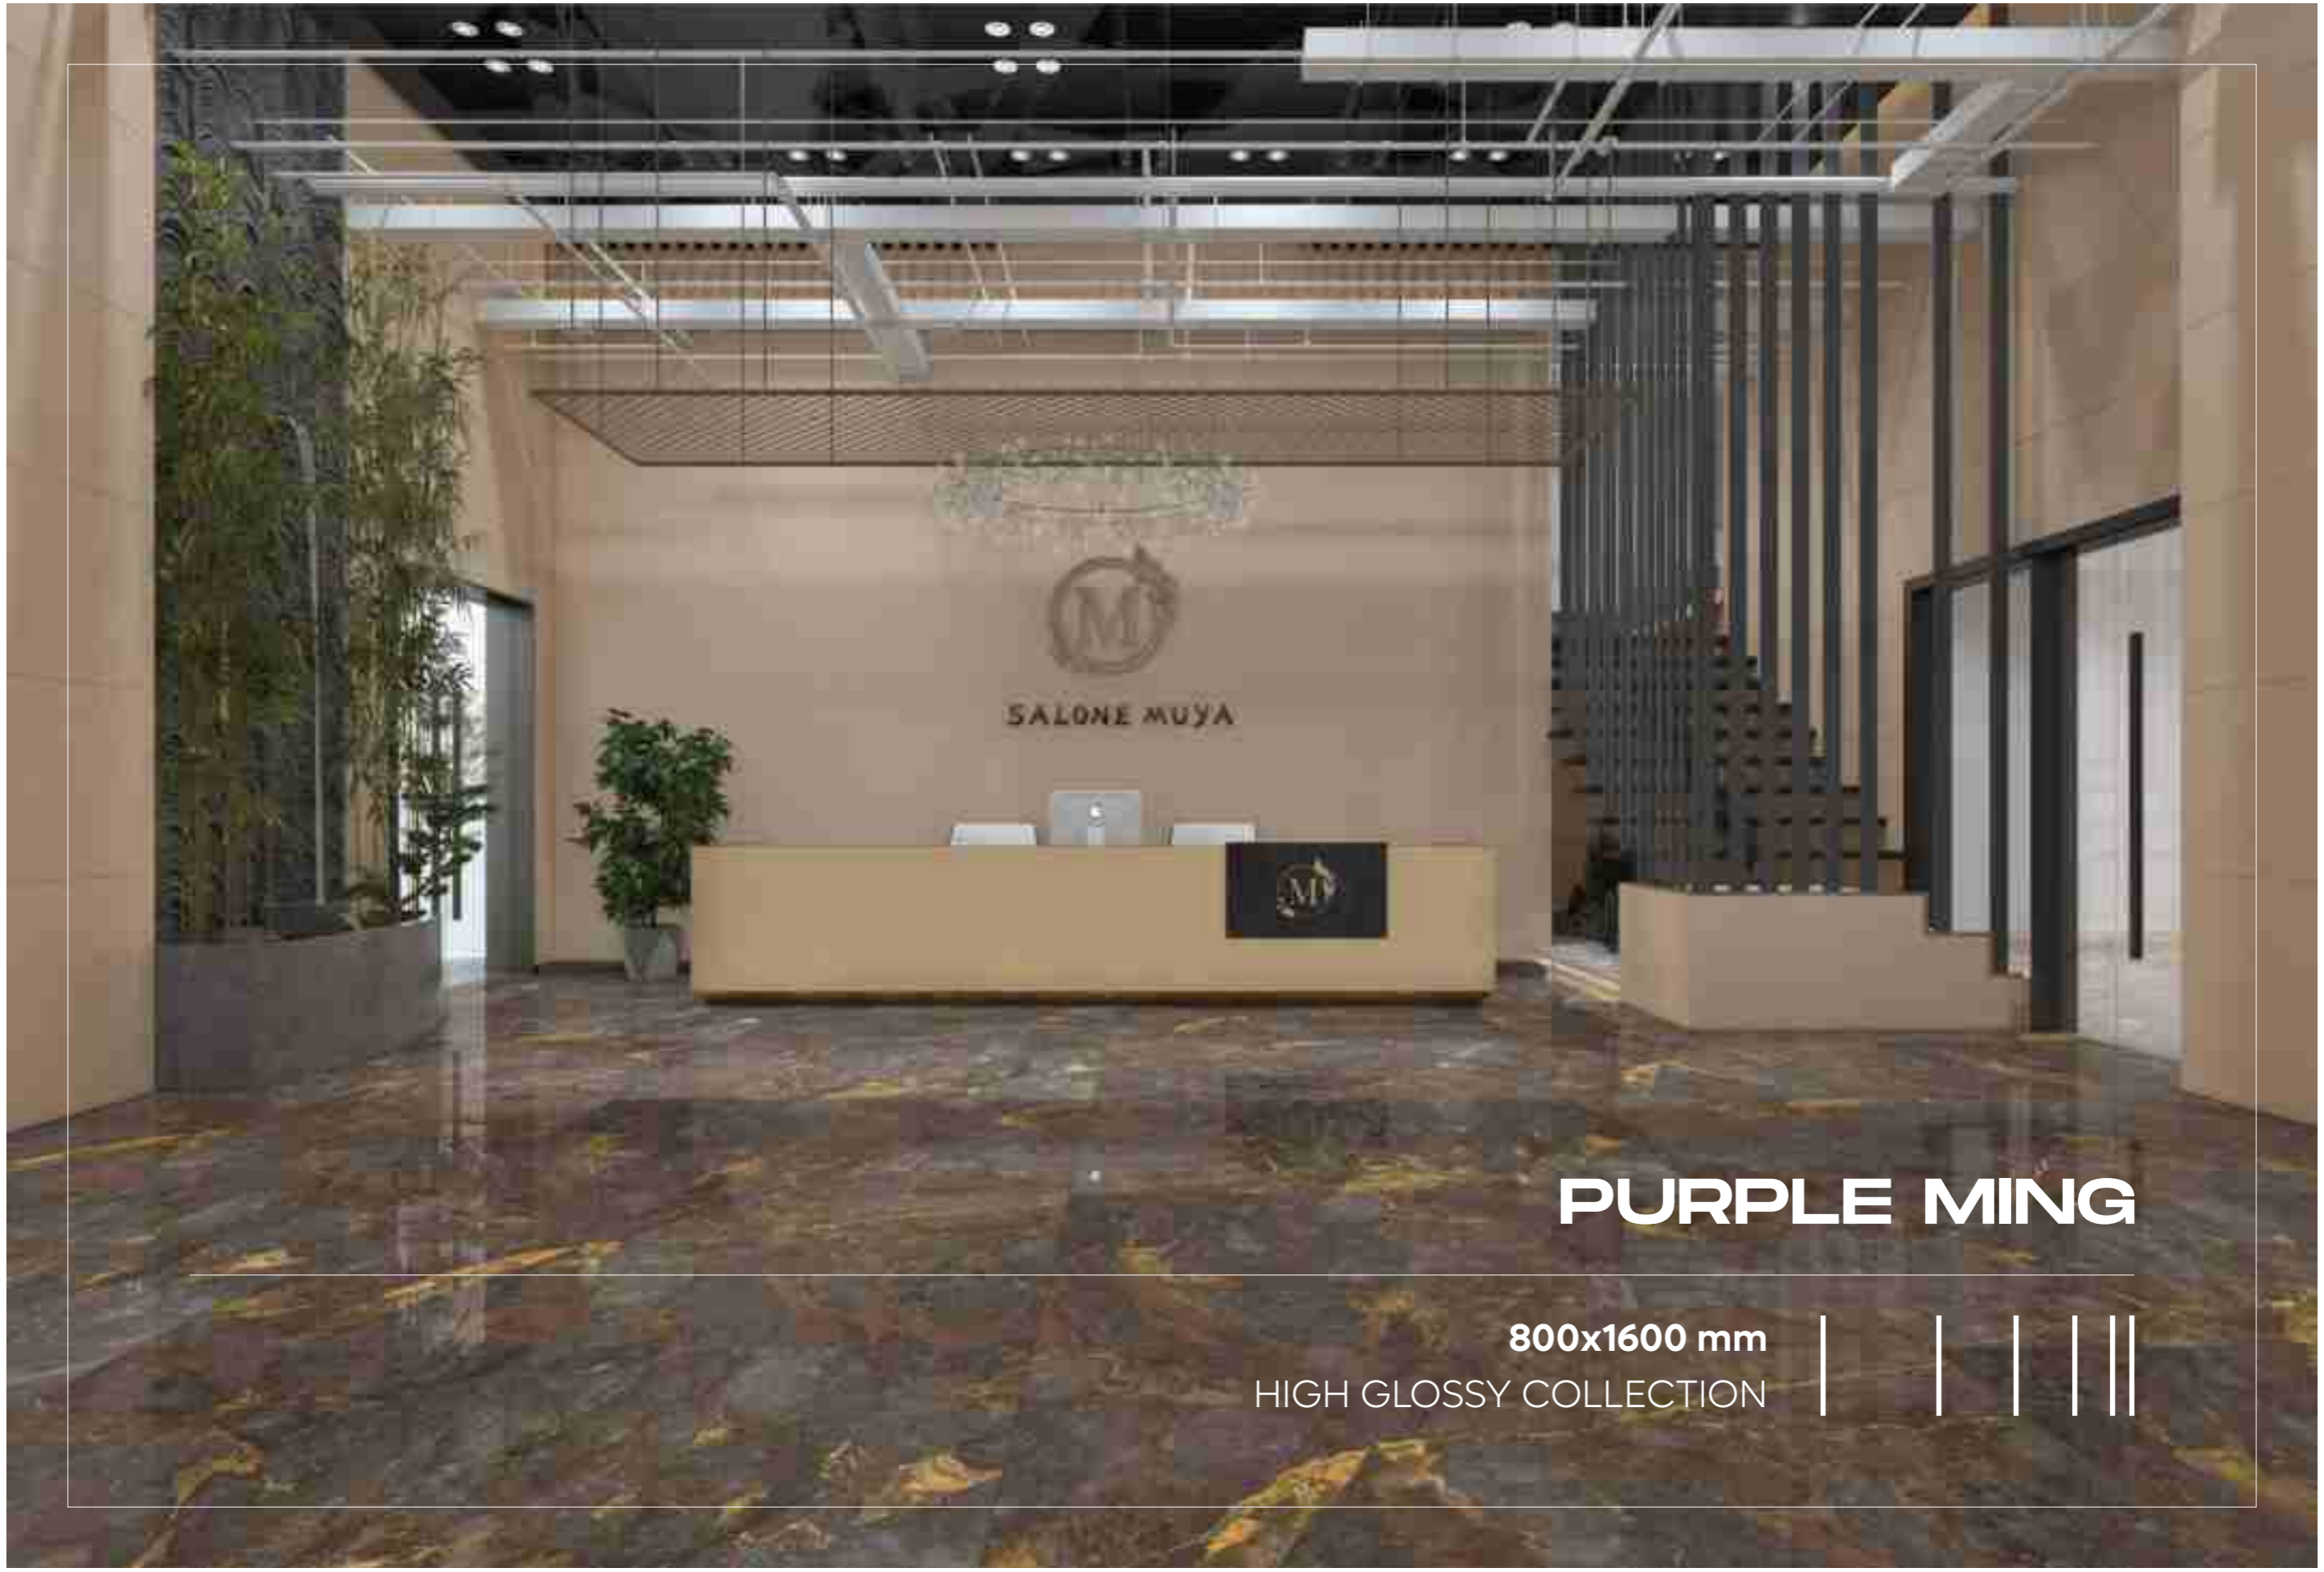

PURPLE MING

800x1600 mm

HIGH GLOSSY COLLECTION