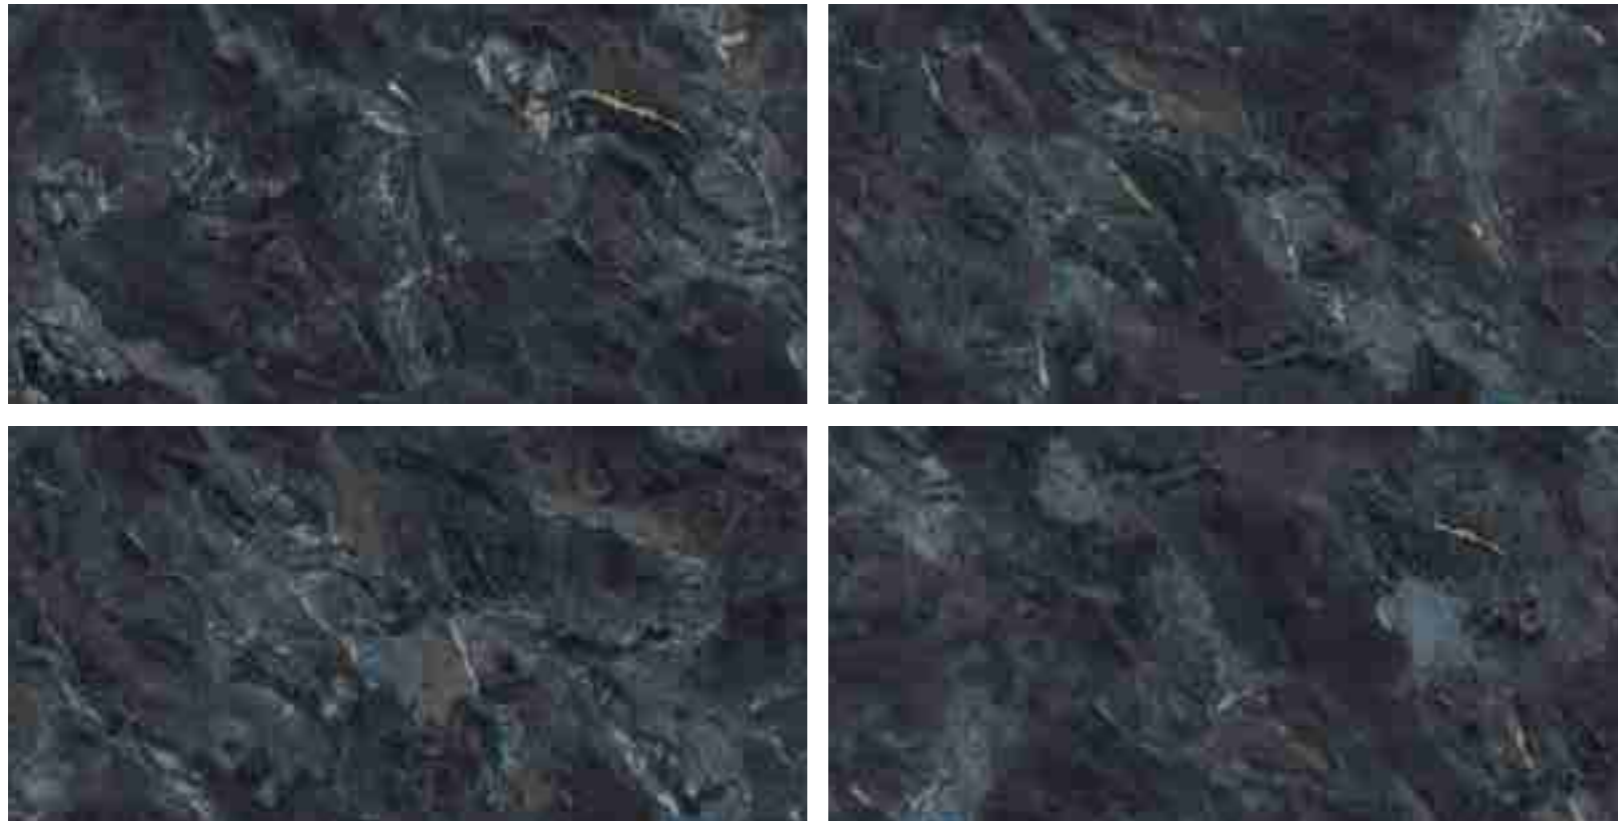

A reflection of
YOUR
Pride

MIRROR
COLLECTION

OBICO
BLUE

OBICO BLUE

800x1600 mm

HIGH GLOSSY COLLECTION

**elements of the
nature**

OBICO BLUE