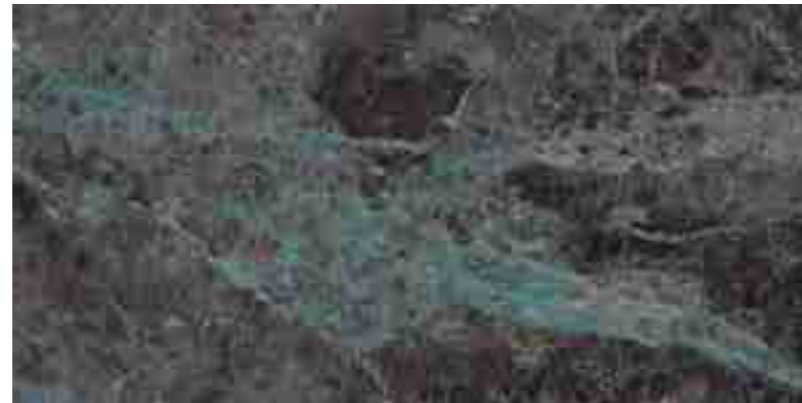

ICARIA AQUA

800x1600 mm
High Glossy

Touch for Virtual

04