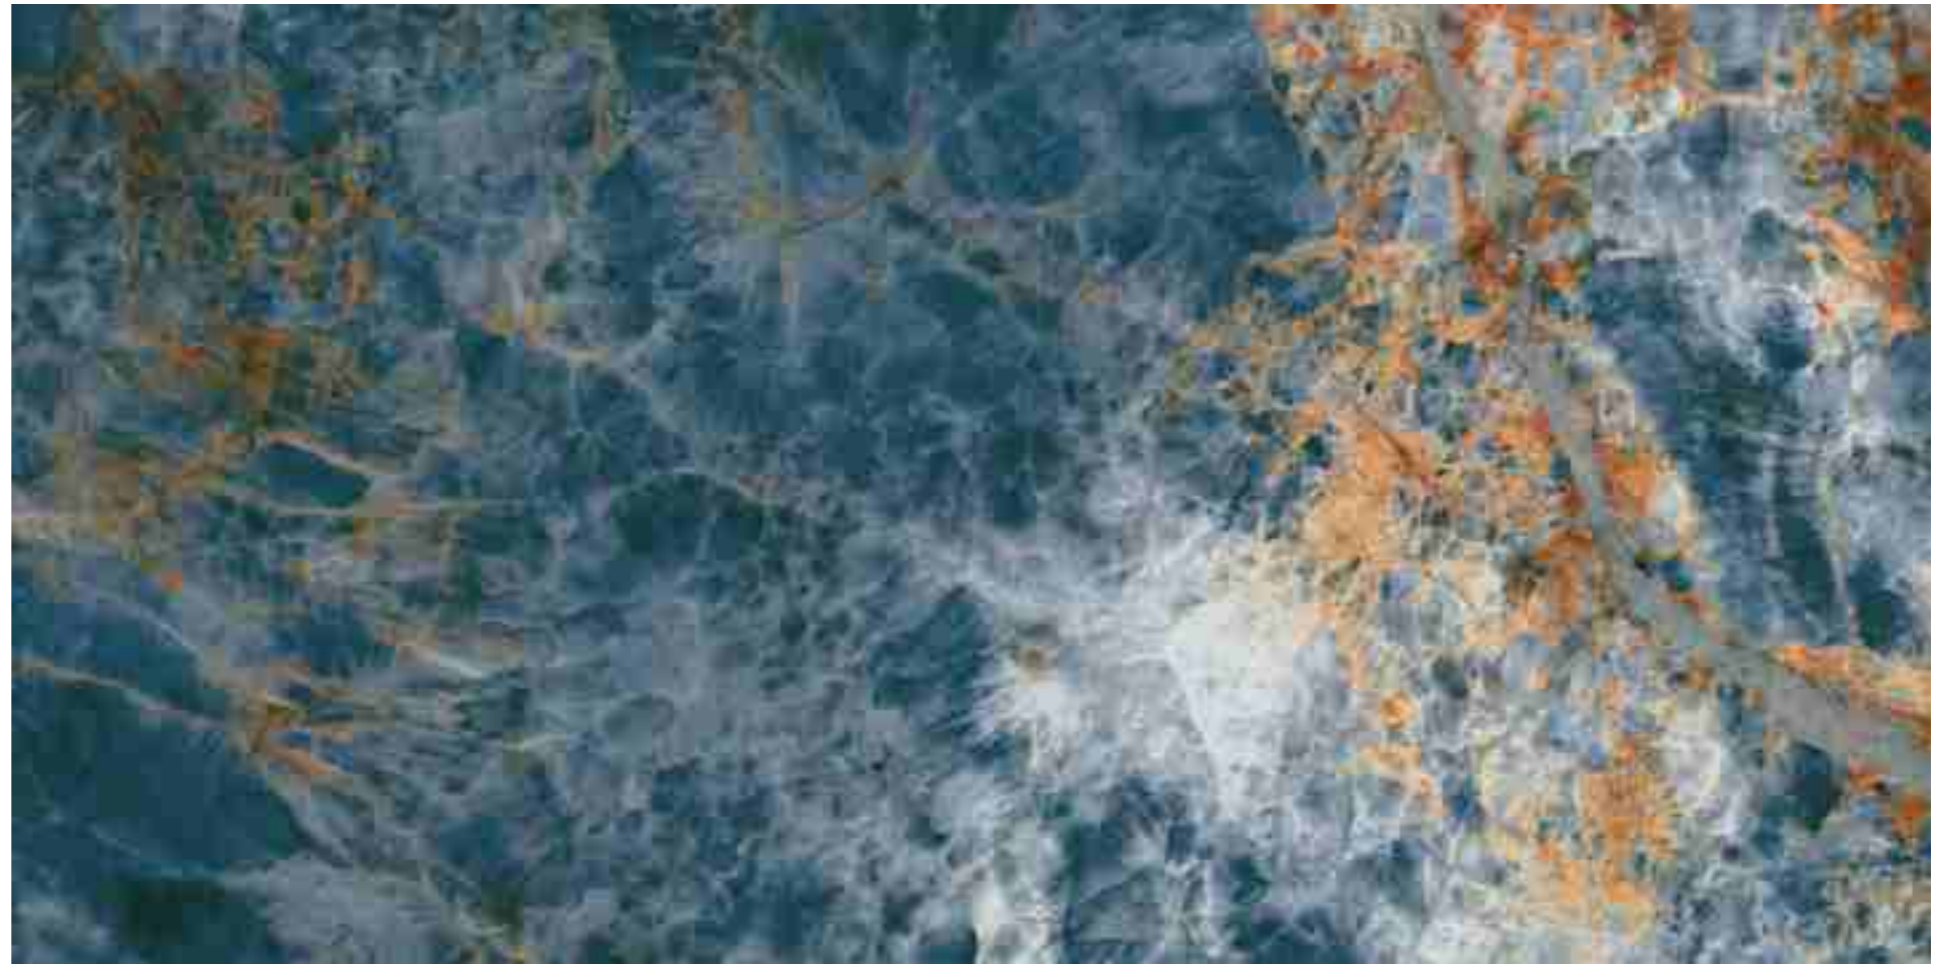

SKY ONYX

800x1600 mm
High Glossy

Touch for Virtual

04