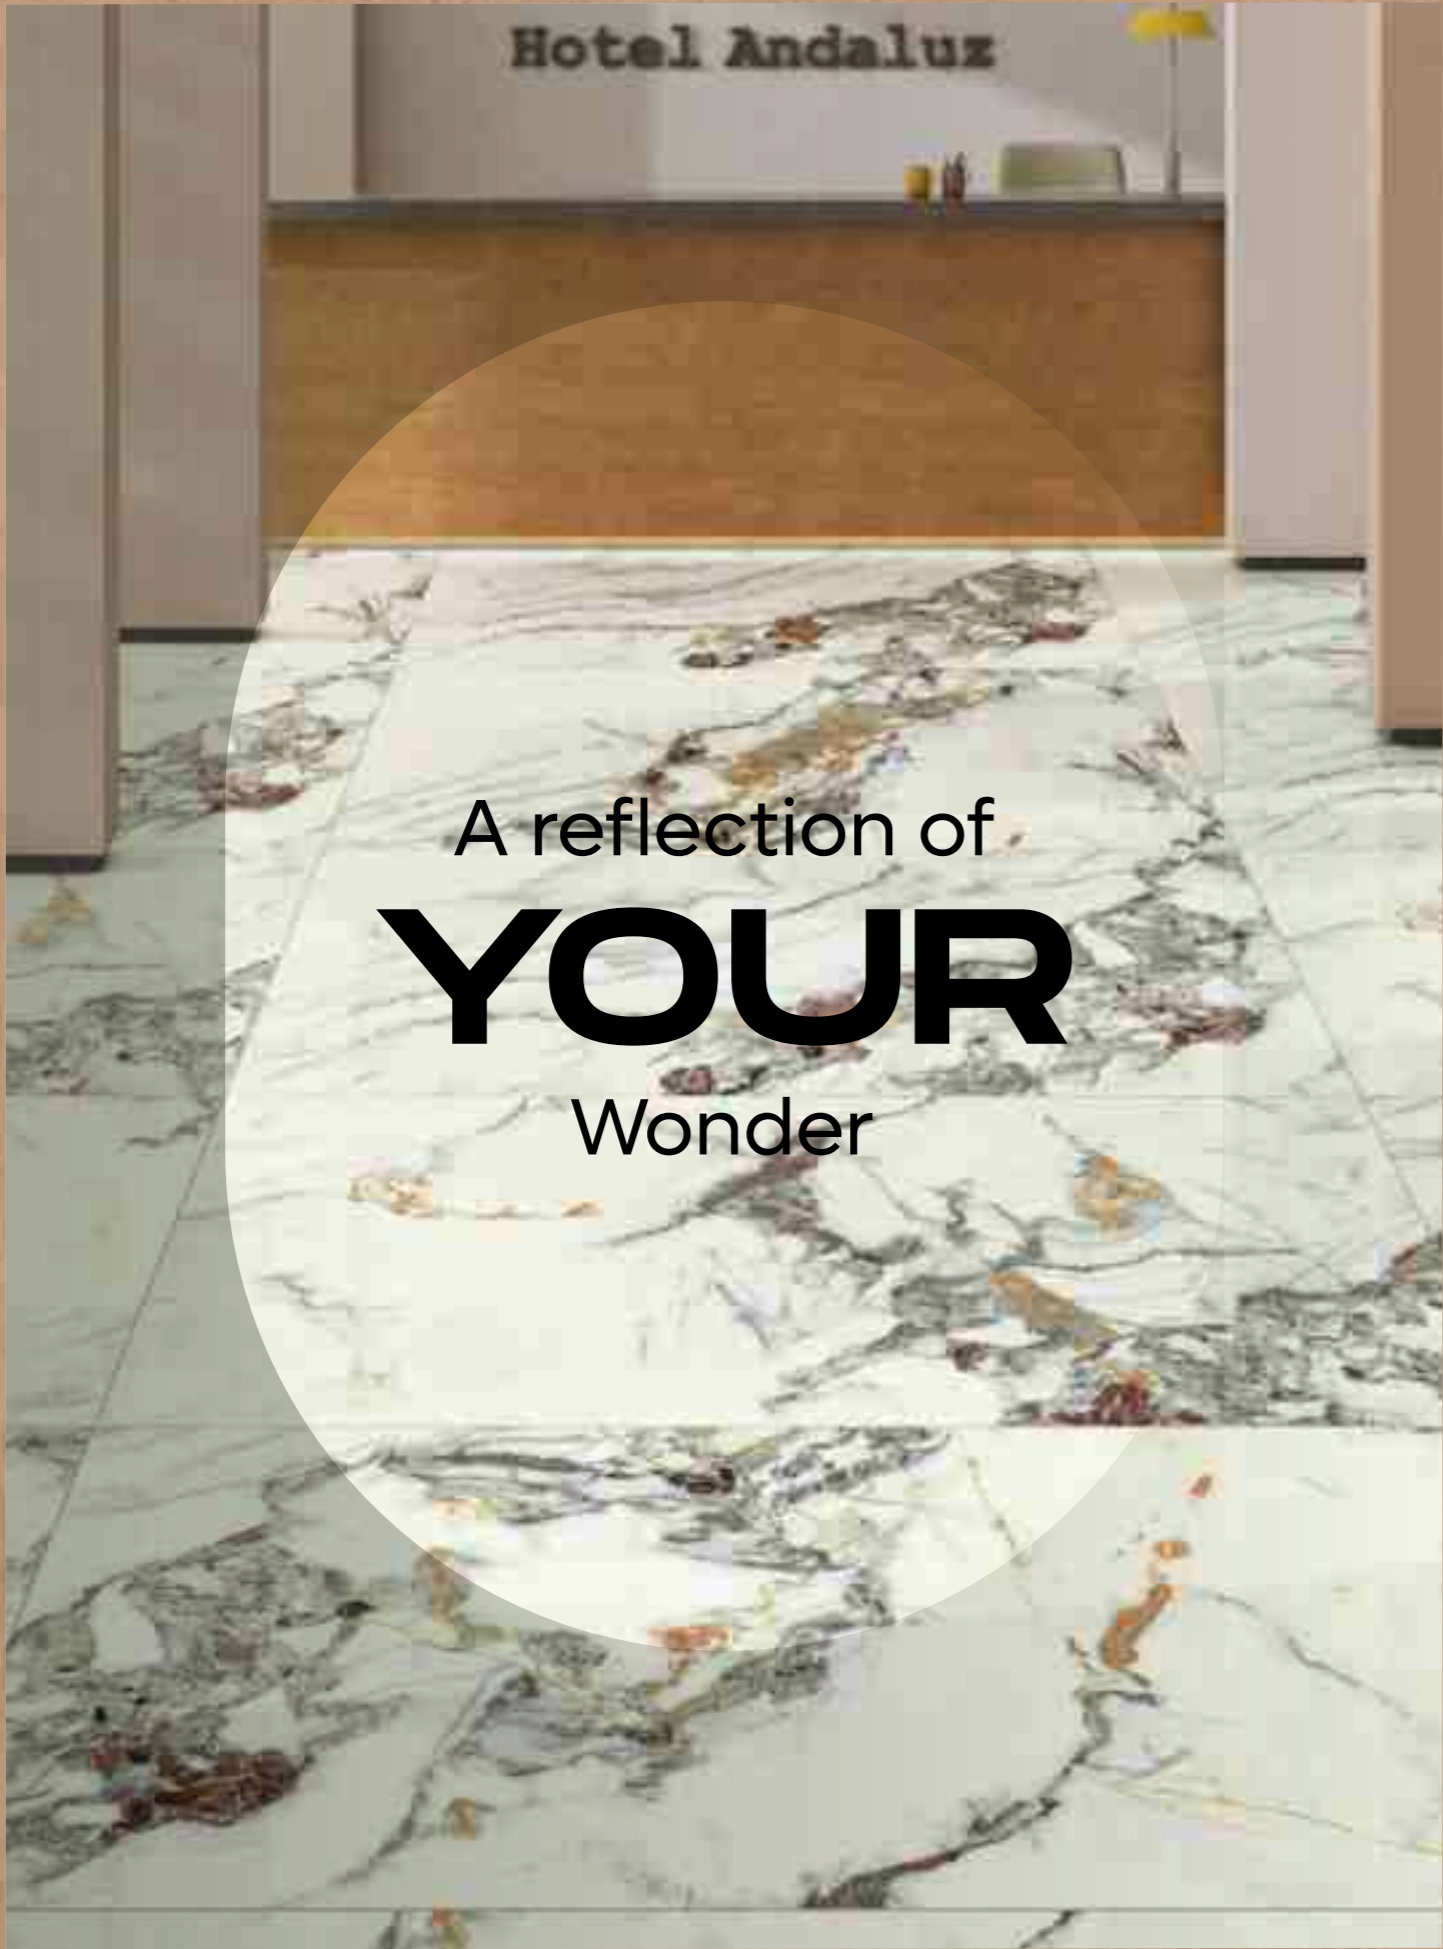

800x1600 mm
HIGH GLOSSY COLLECTION

**elements of the
nature**

FOSSIL AGATE

800x1600 mm
High Glossy

Touch for Virtual

04

A reflection of
YOUR
Wonder

MIRROR
COLLECTION