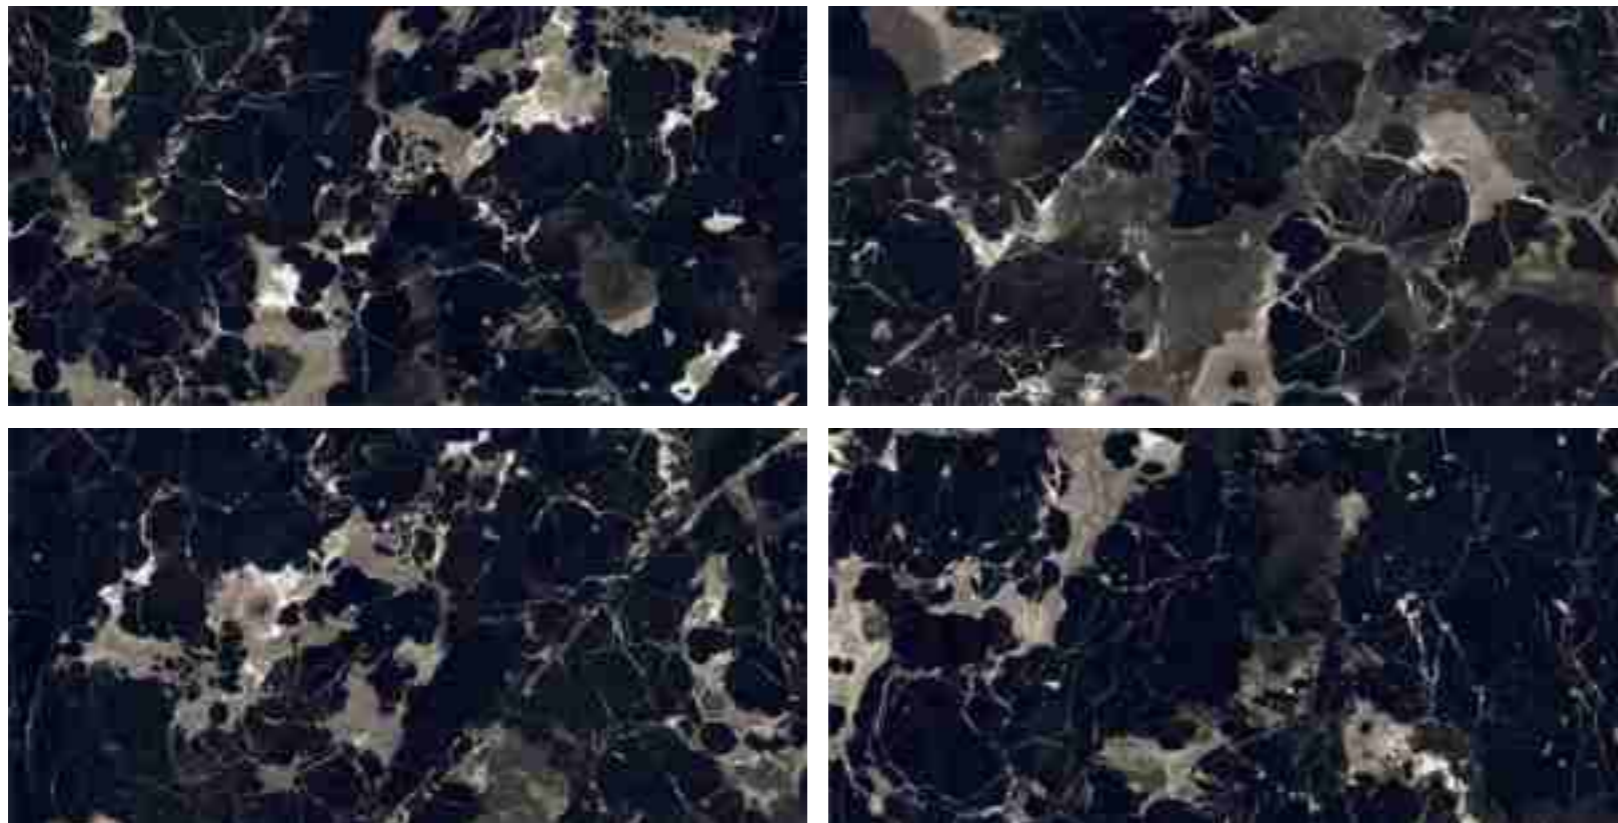

**BLACK
ROSE**

BLACK ROSE

800x1600 mm

HIGH GLOSSY COLLECTION

elements of the
nature

BLACK ROSE

800x1600 mm
High Glossy

Touch for Virtual
360°