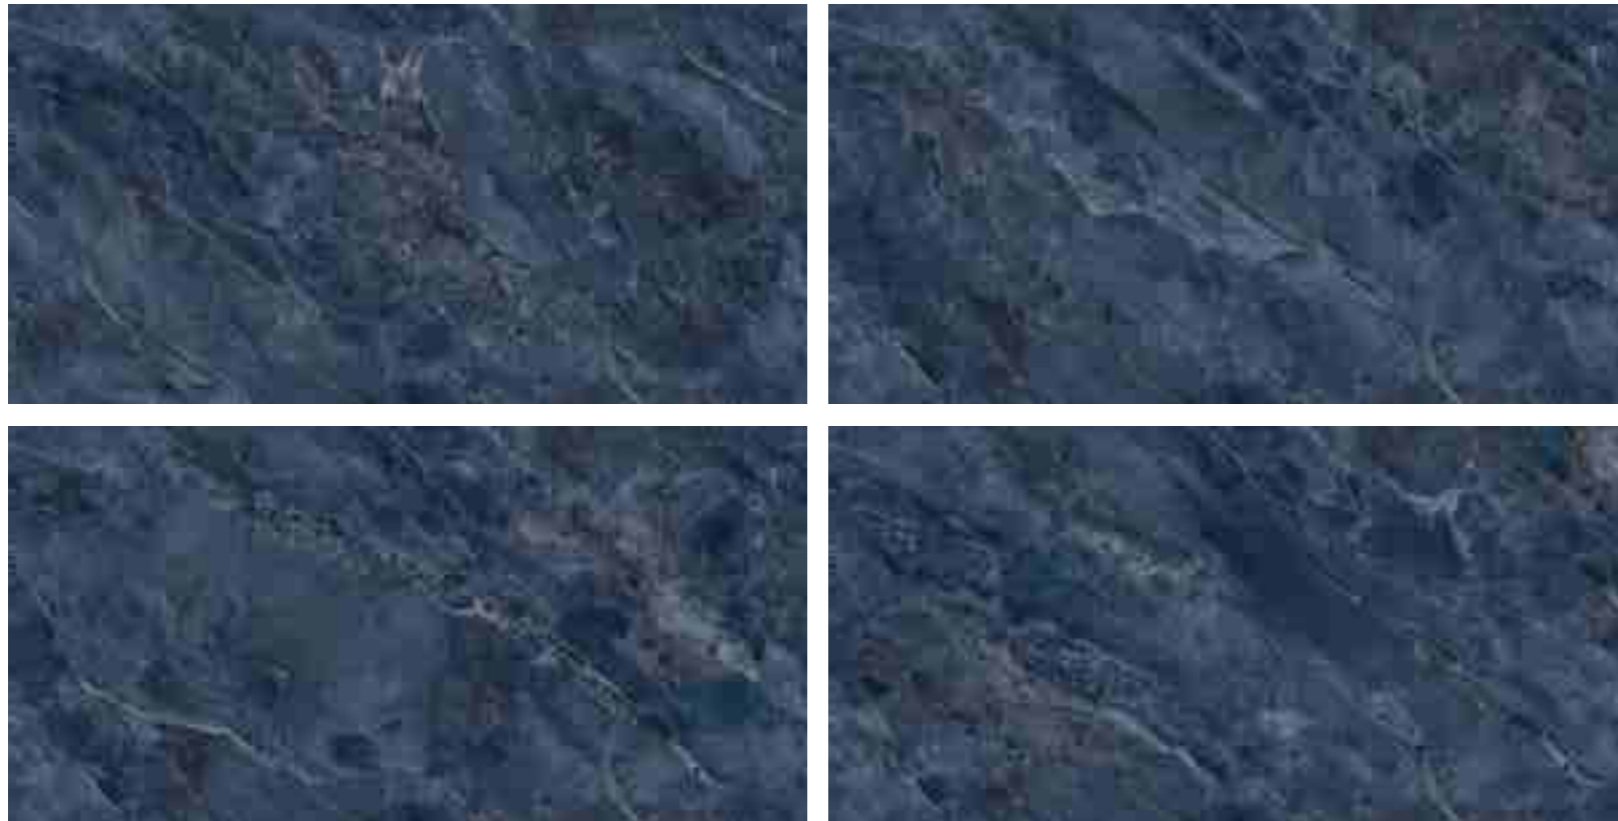

800x1600 mm
High Glossy

Touch for Virtual

04