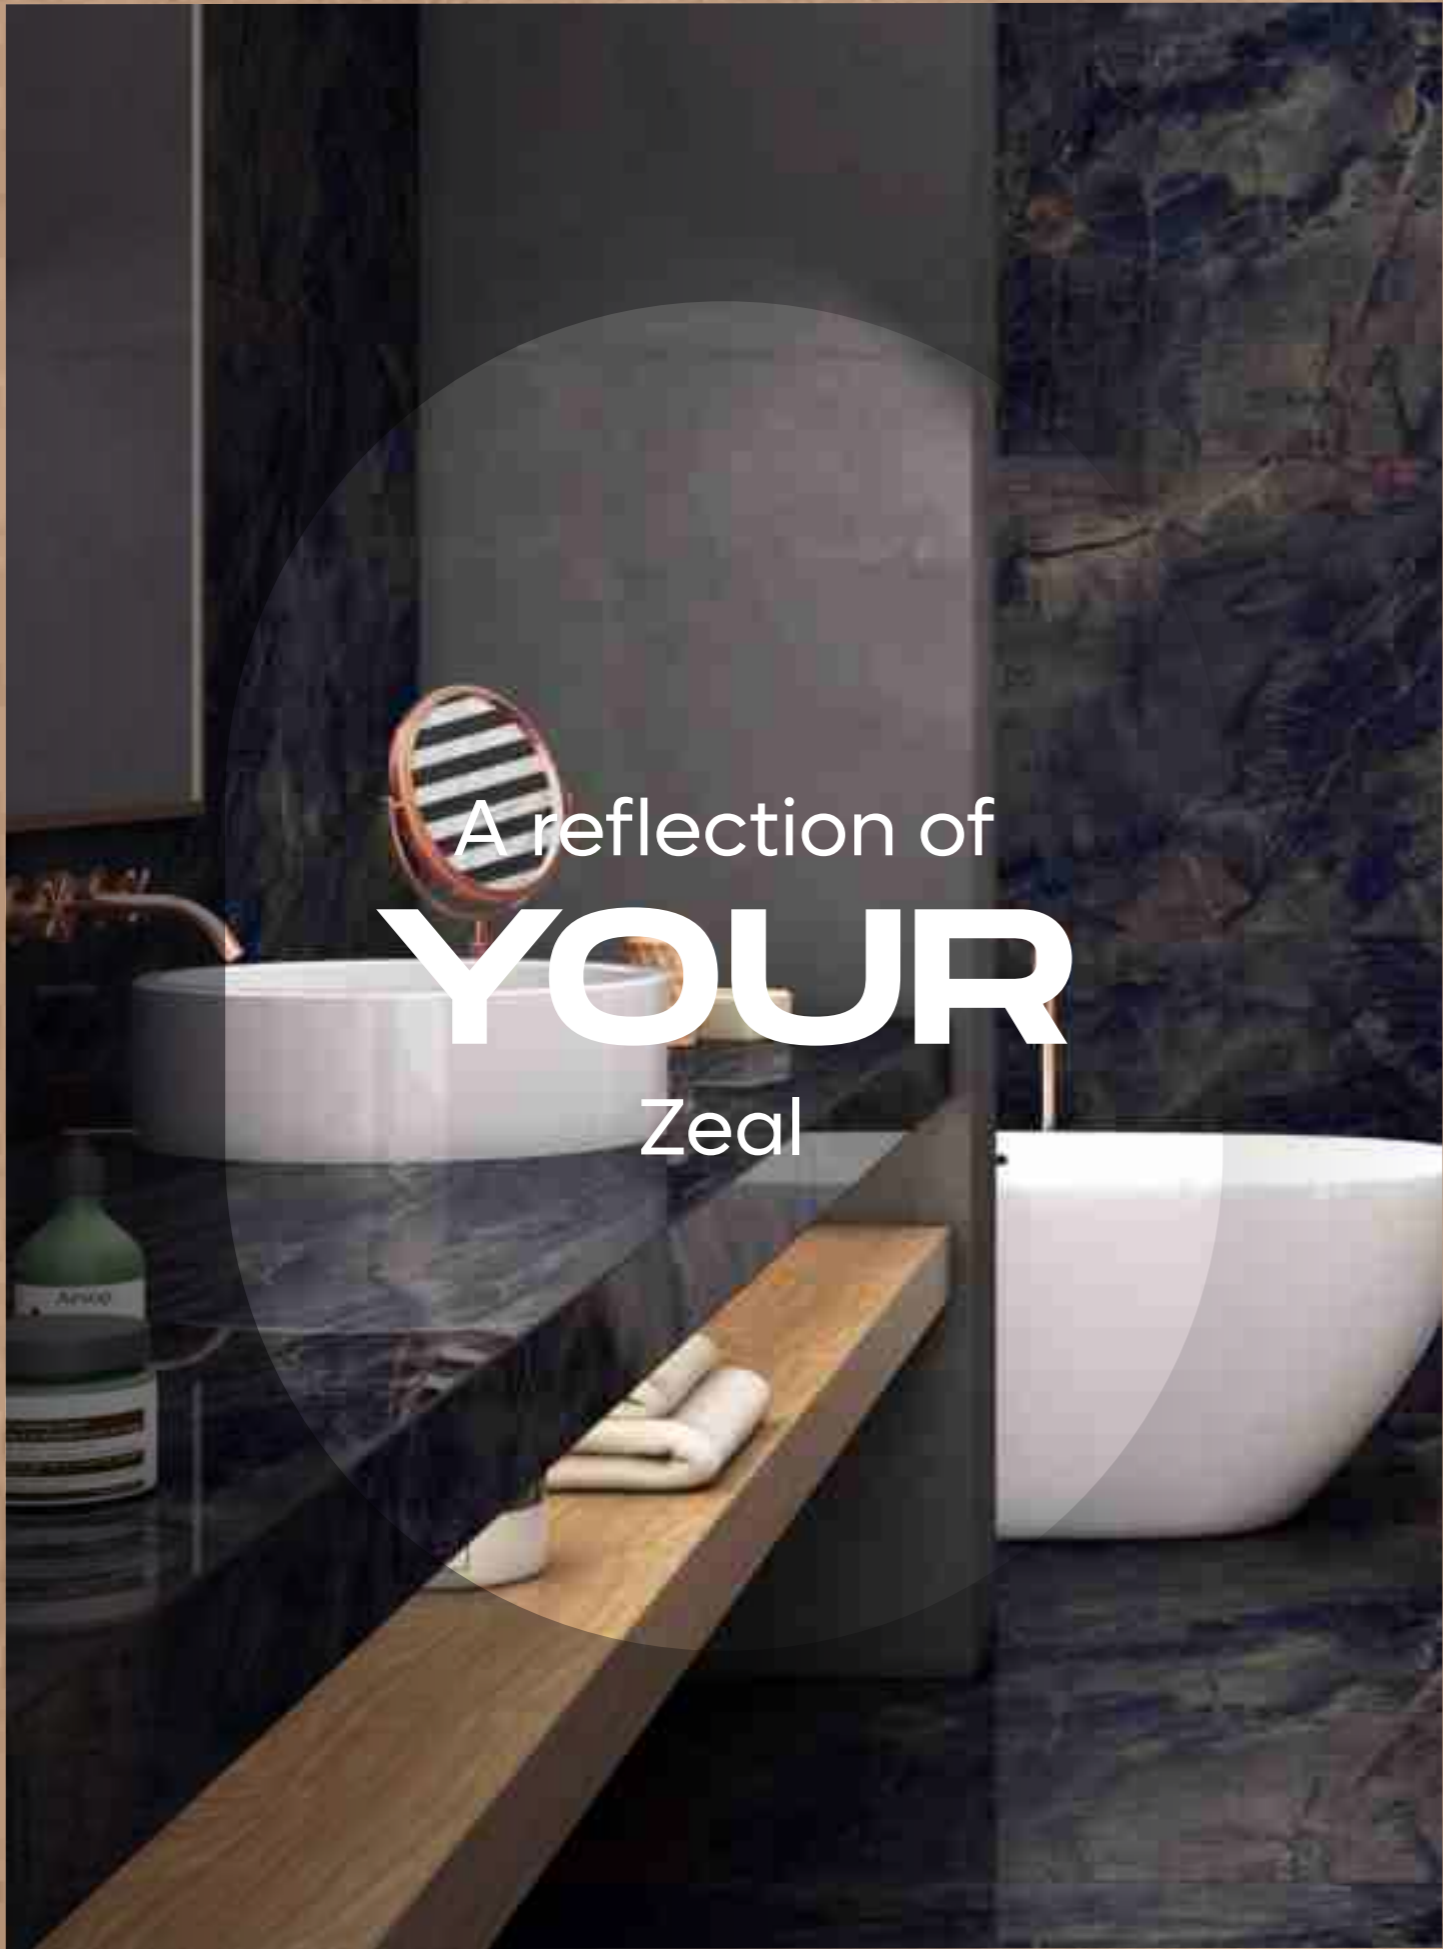

CARNICO BLACK

800x1600 mm
High Glossy

Touch for Virtual

04

A reflection of
YOUR
Zeal

MIRROR
COLLECTION

**FOSSIL
AGATE**

FOSSIL AGATE