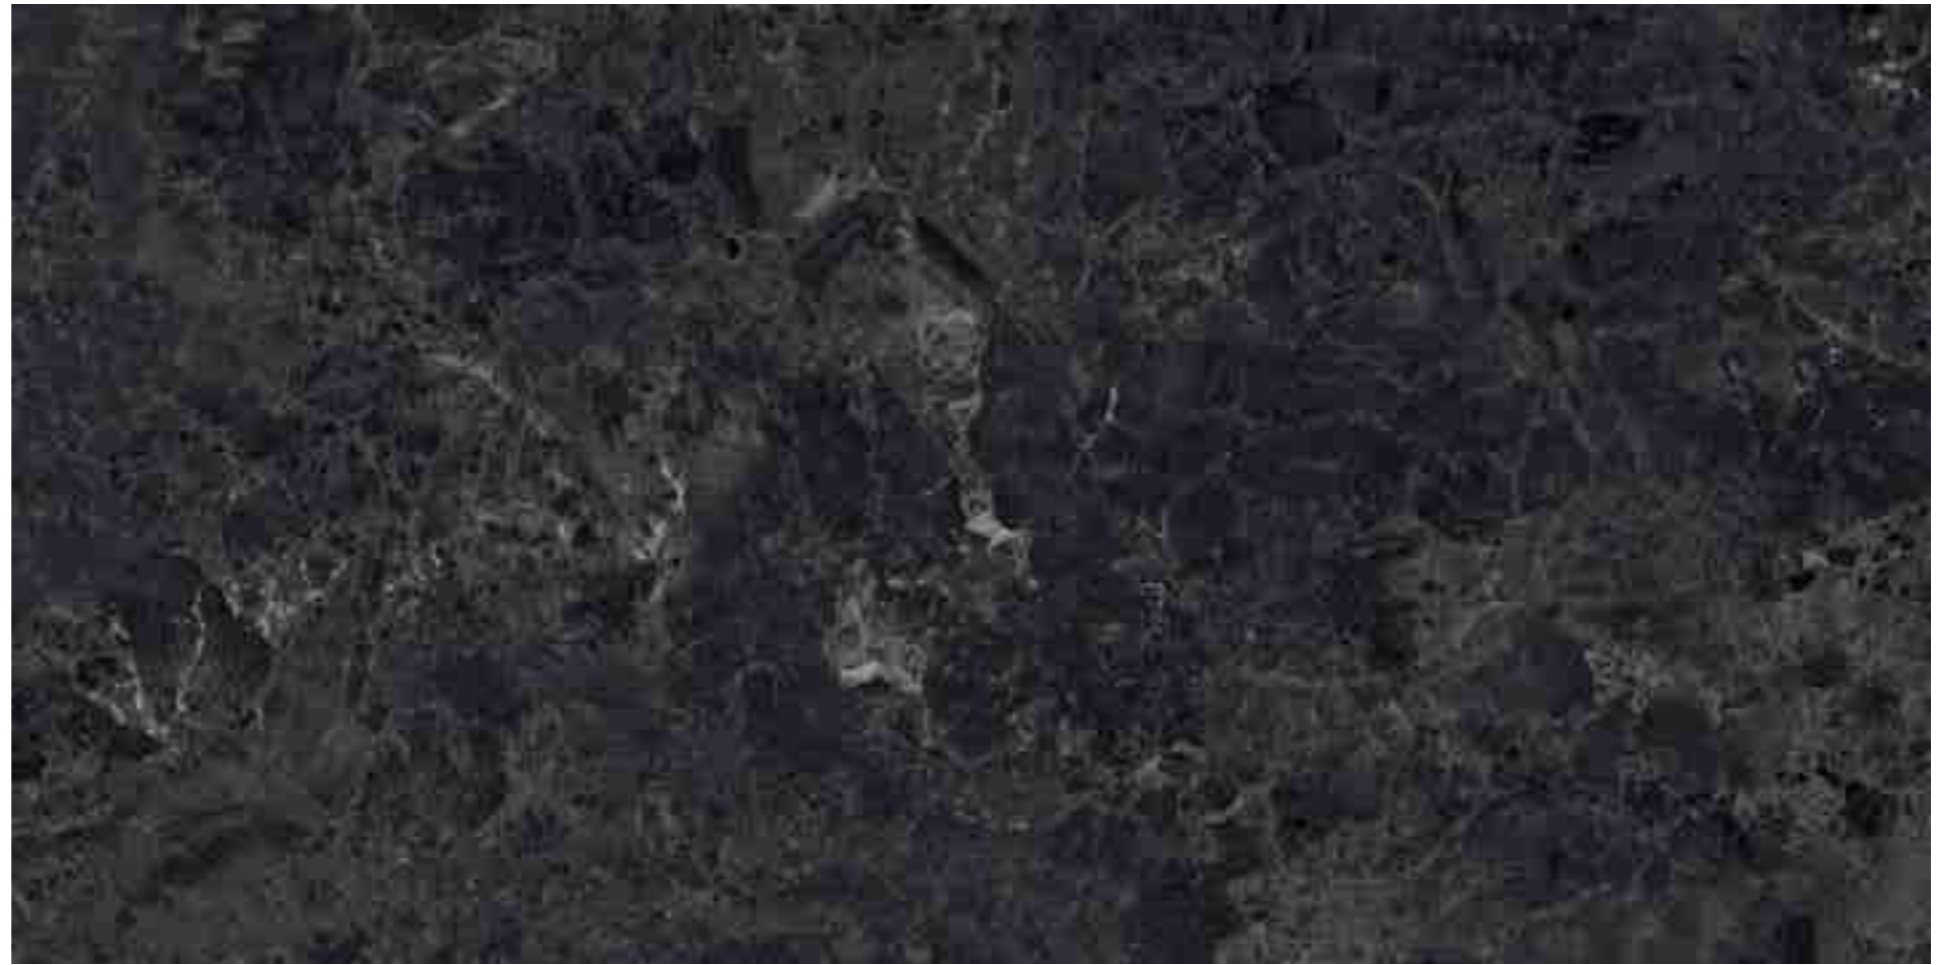

**elements of the
nature**

BIERZO BLACK

800x1600 mm
High Glossy

Touch for Virtual
360°

04