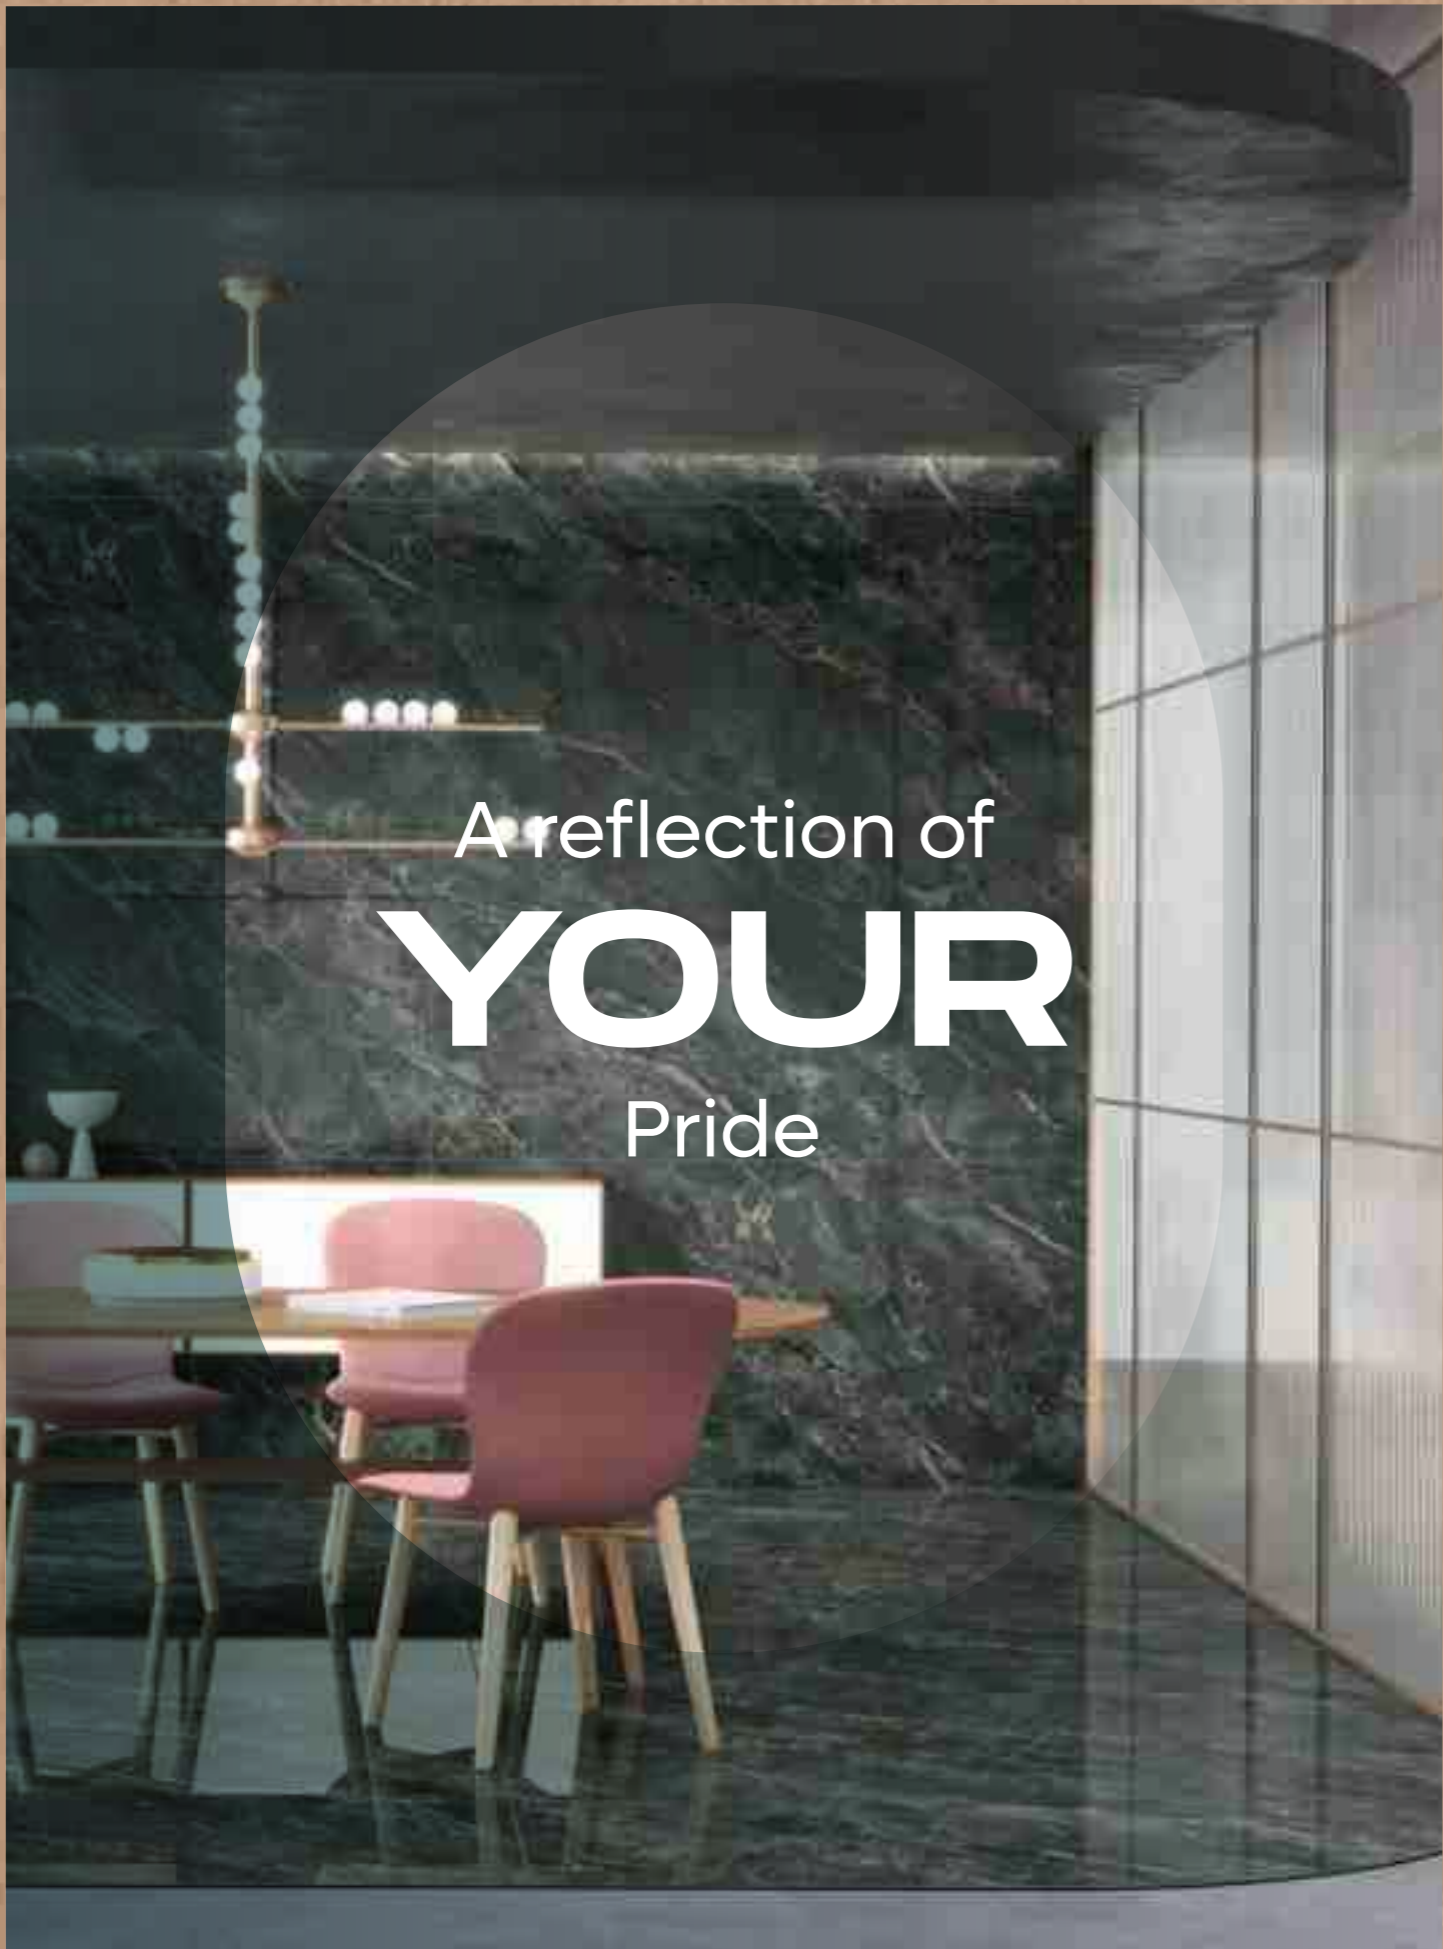

A reflection of
YOUR
Pride

MIRROR
COLLECTION

**RHYOLITE
FOREST**