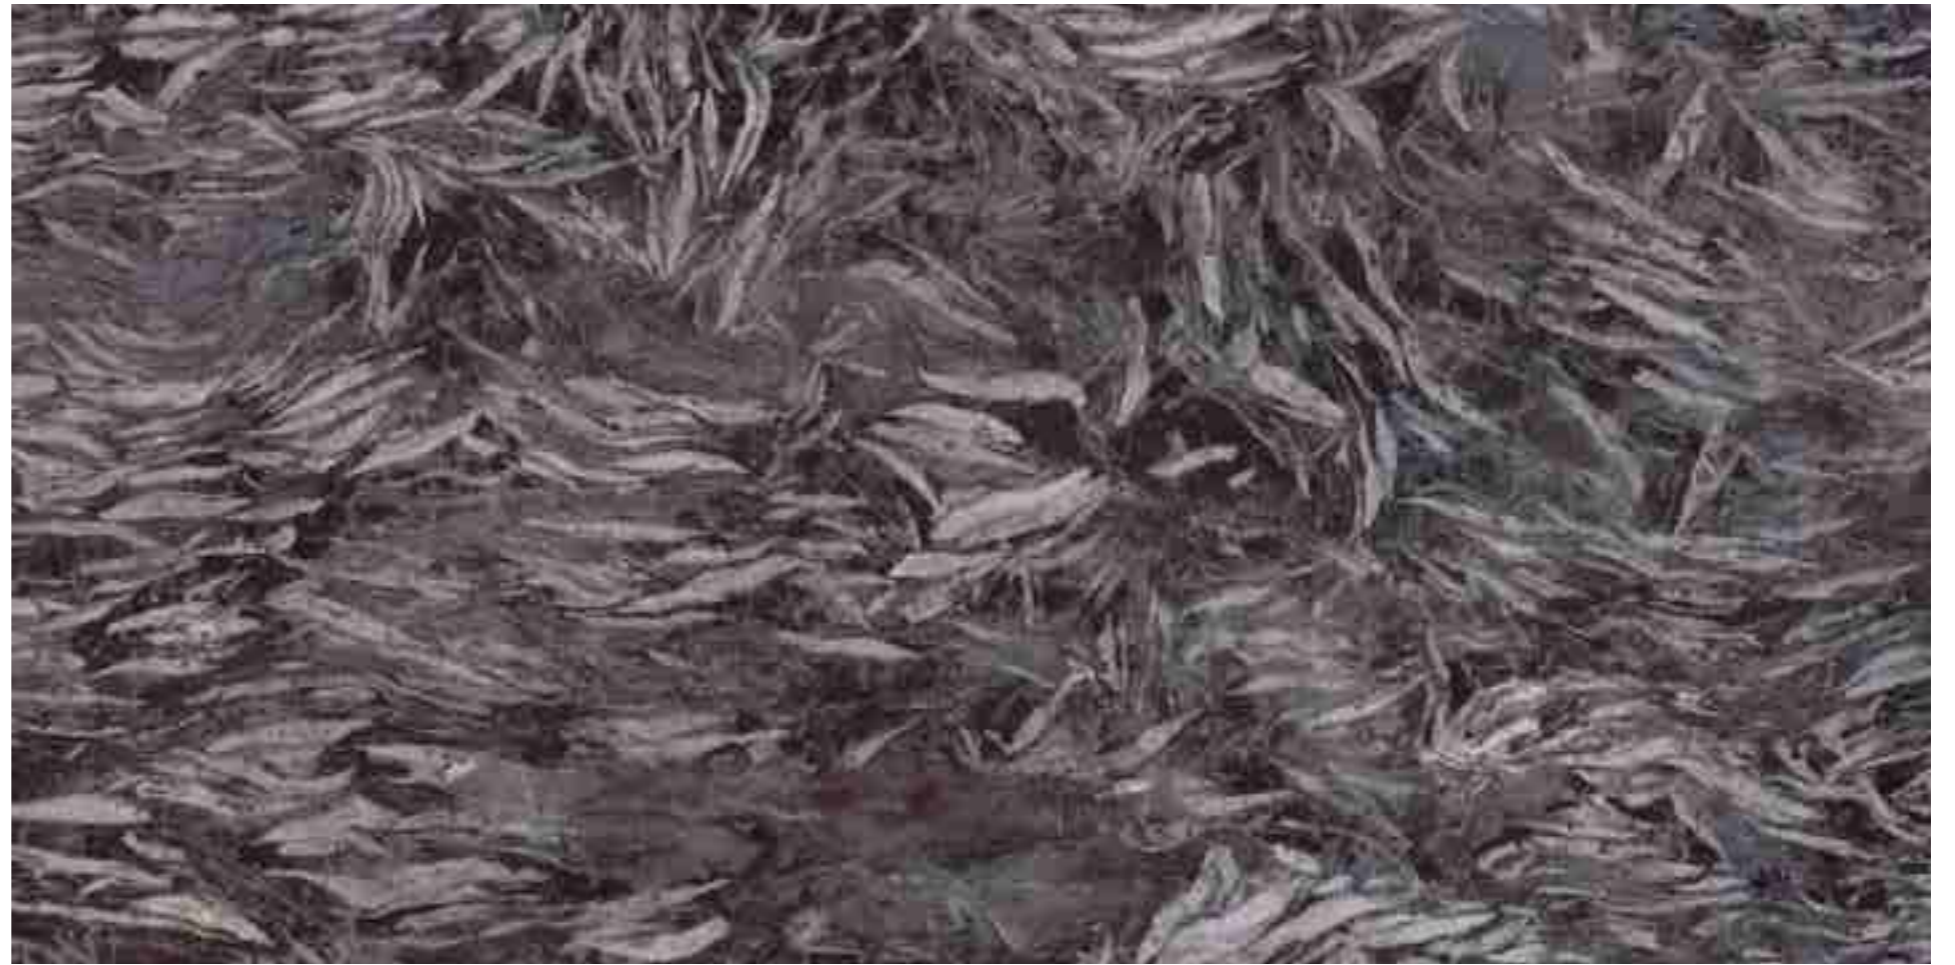

04

A reflection of
YOUR
Pride

MIRROR
COLLECTION

**SAINT ANNE
MARRON**

SAINT ANNE MARRON

800x1600 mm

HIGH GLOSSY COLLECTION

**elements of the
nature**