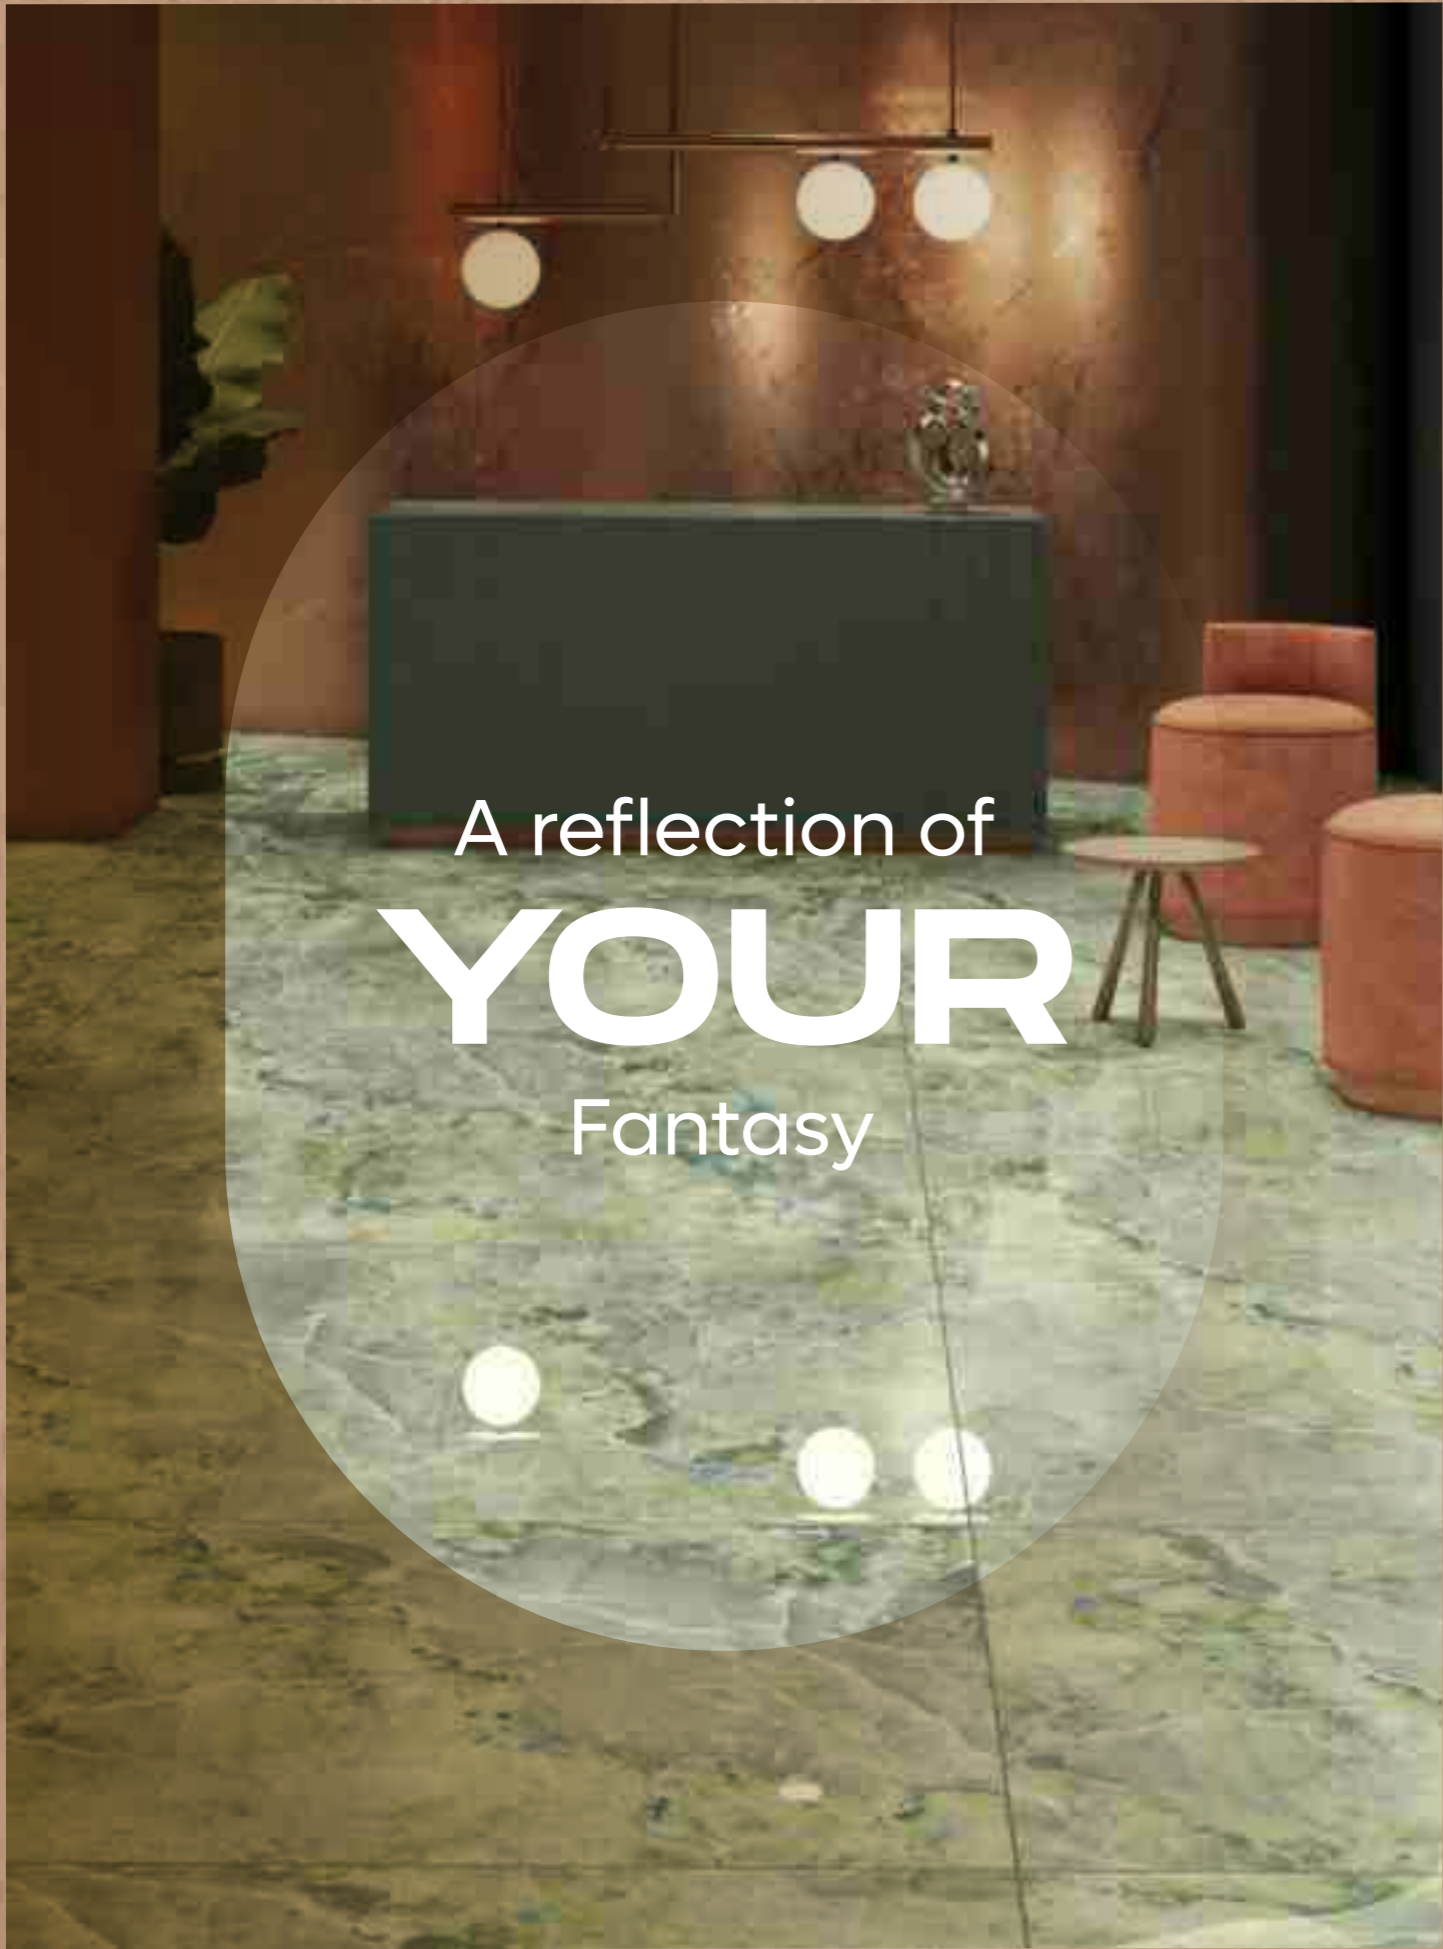

A reflection of
YOUR
Fantasy

MIRROR
COLLECTION

METEOR
ONYX