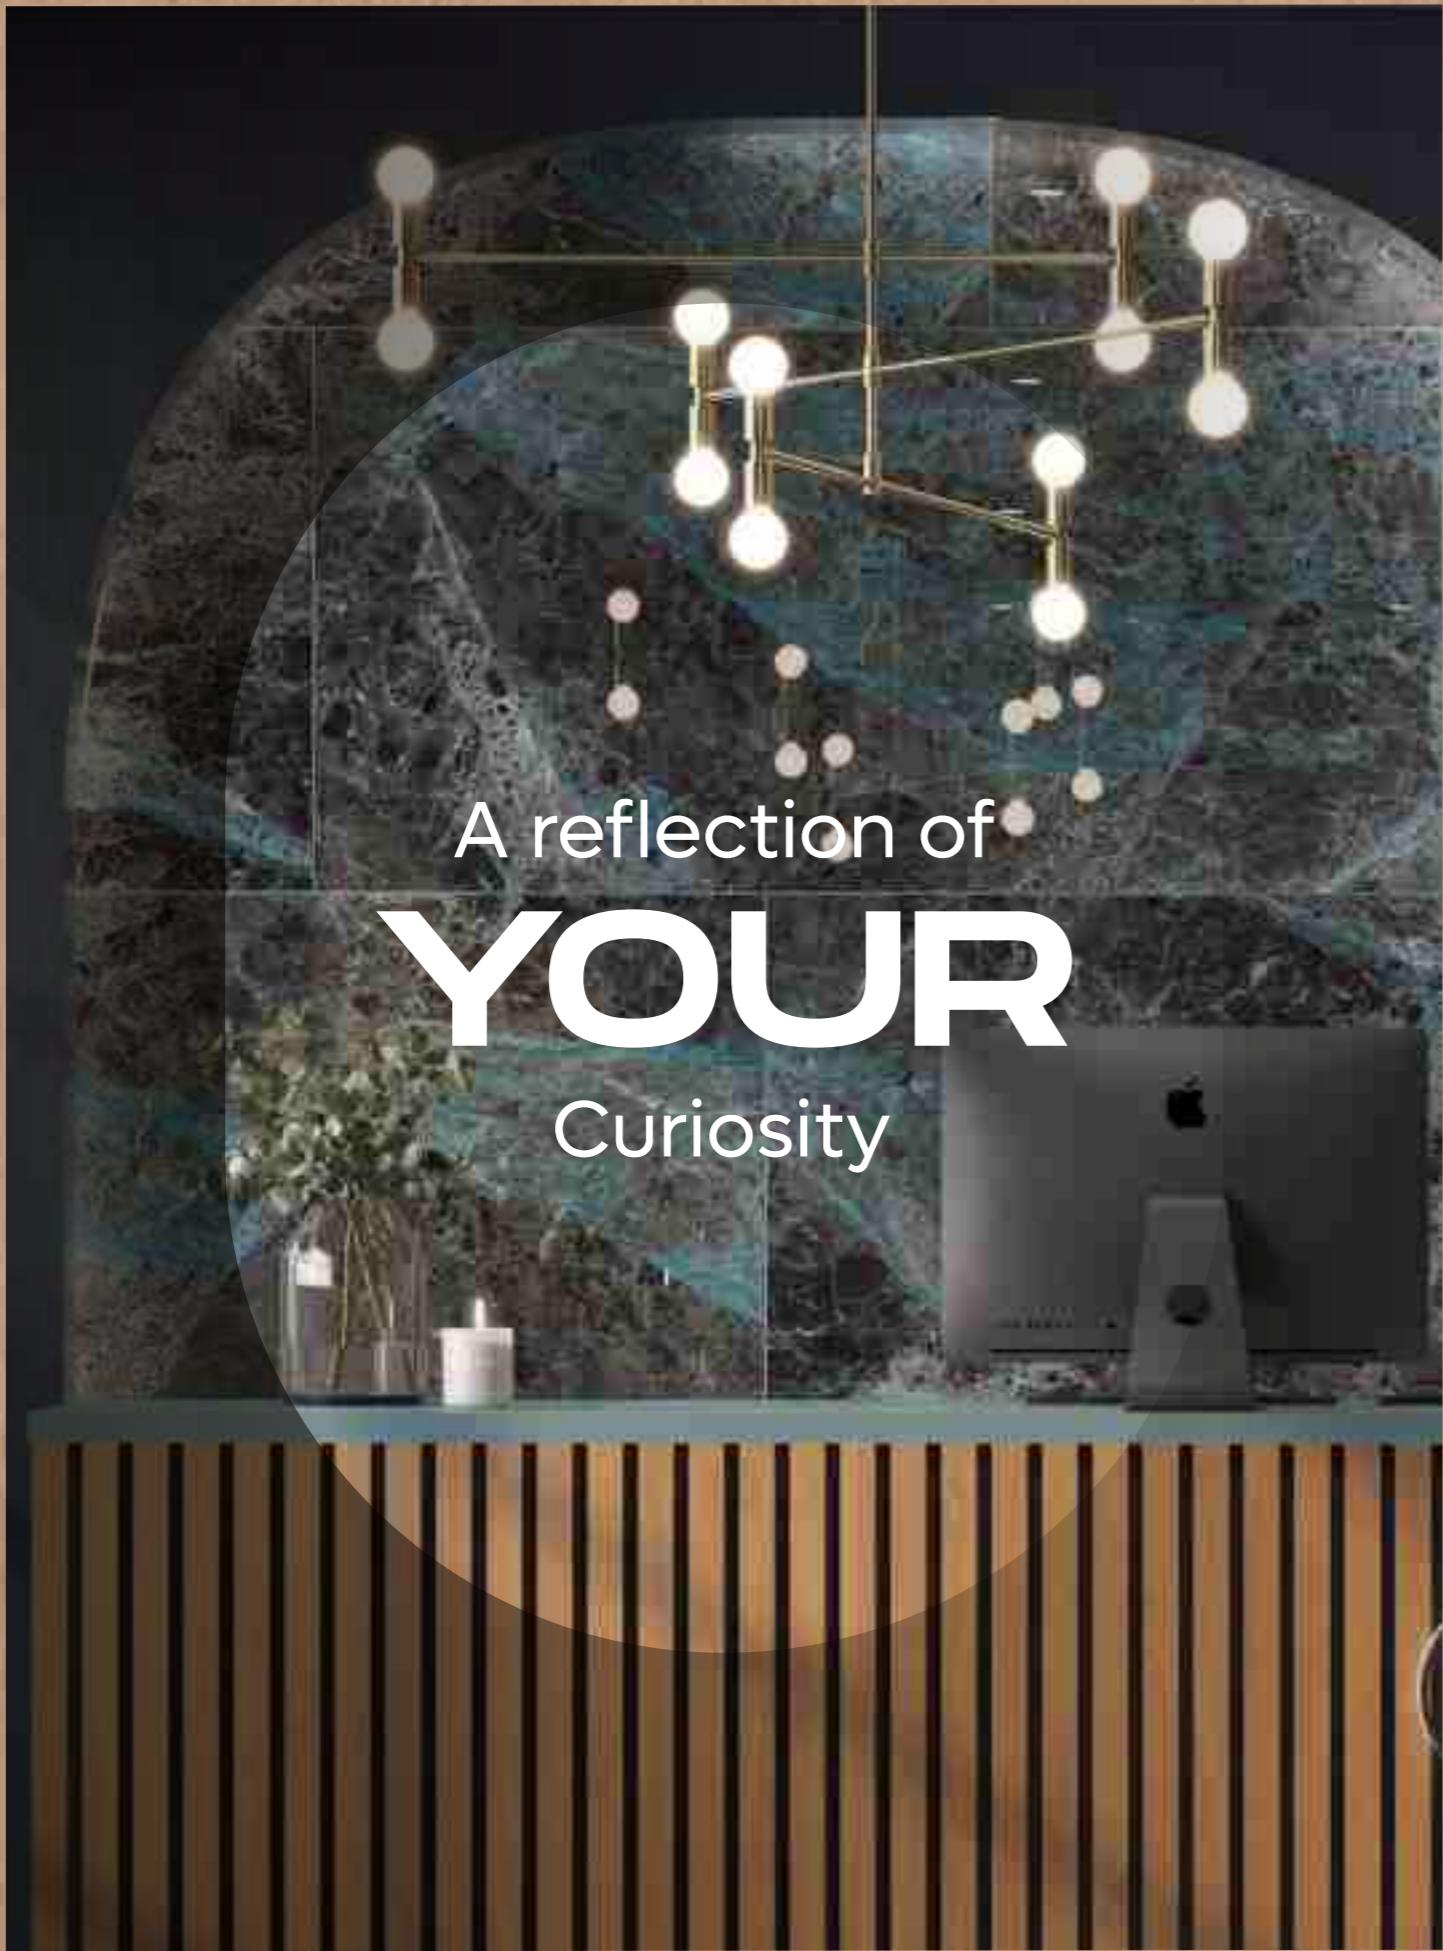

GALACTICO BLACK

800x1600 mm

HIGH GLOSSY COLLECTION

elements of the
nature

GALACTICO BLACK

800x1600 mm
High Glossy

Touch for Virtual
360°

04