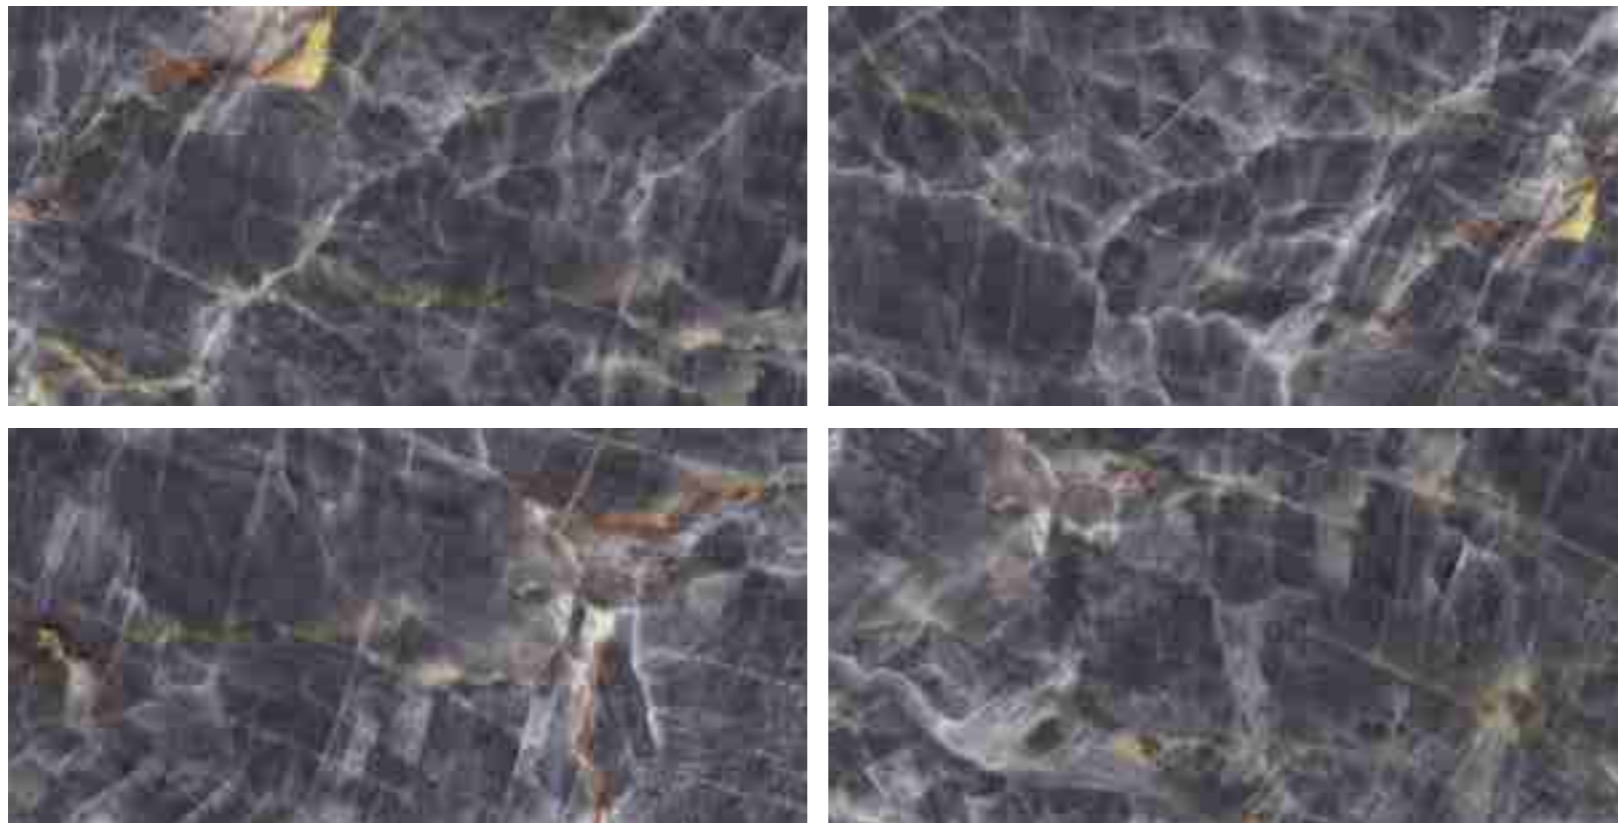

800x1600 mm
High Glossy

Touch for Virtual

04