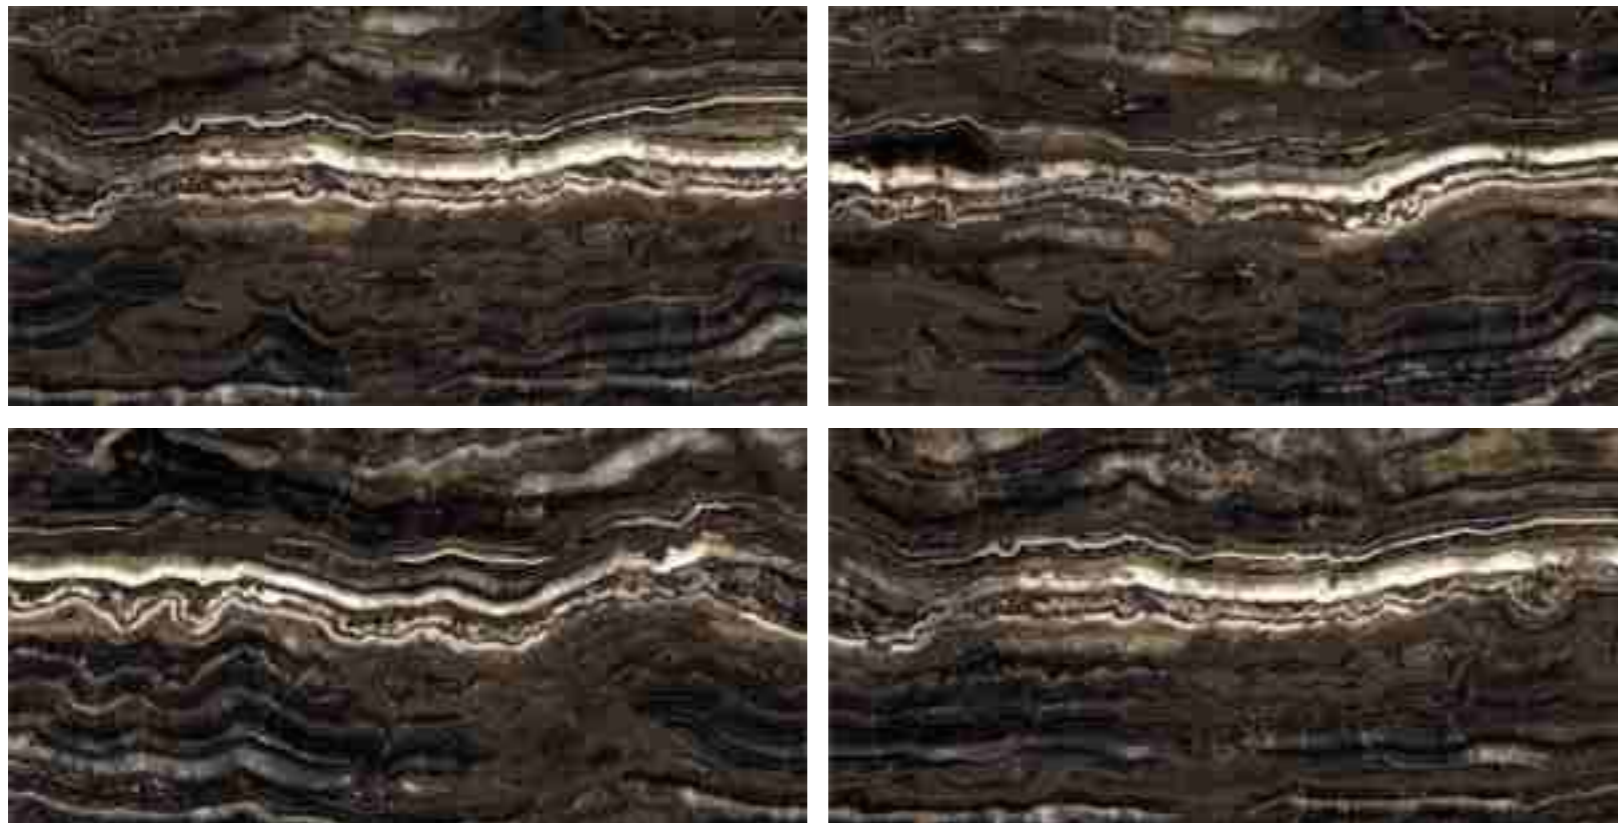

elements of the
nature

GALACTICO BLACK

800x1600 mm
High Glossy

Touch for Virtual
360°

04