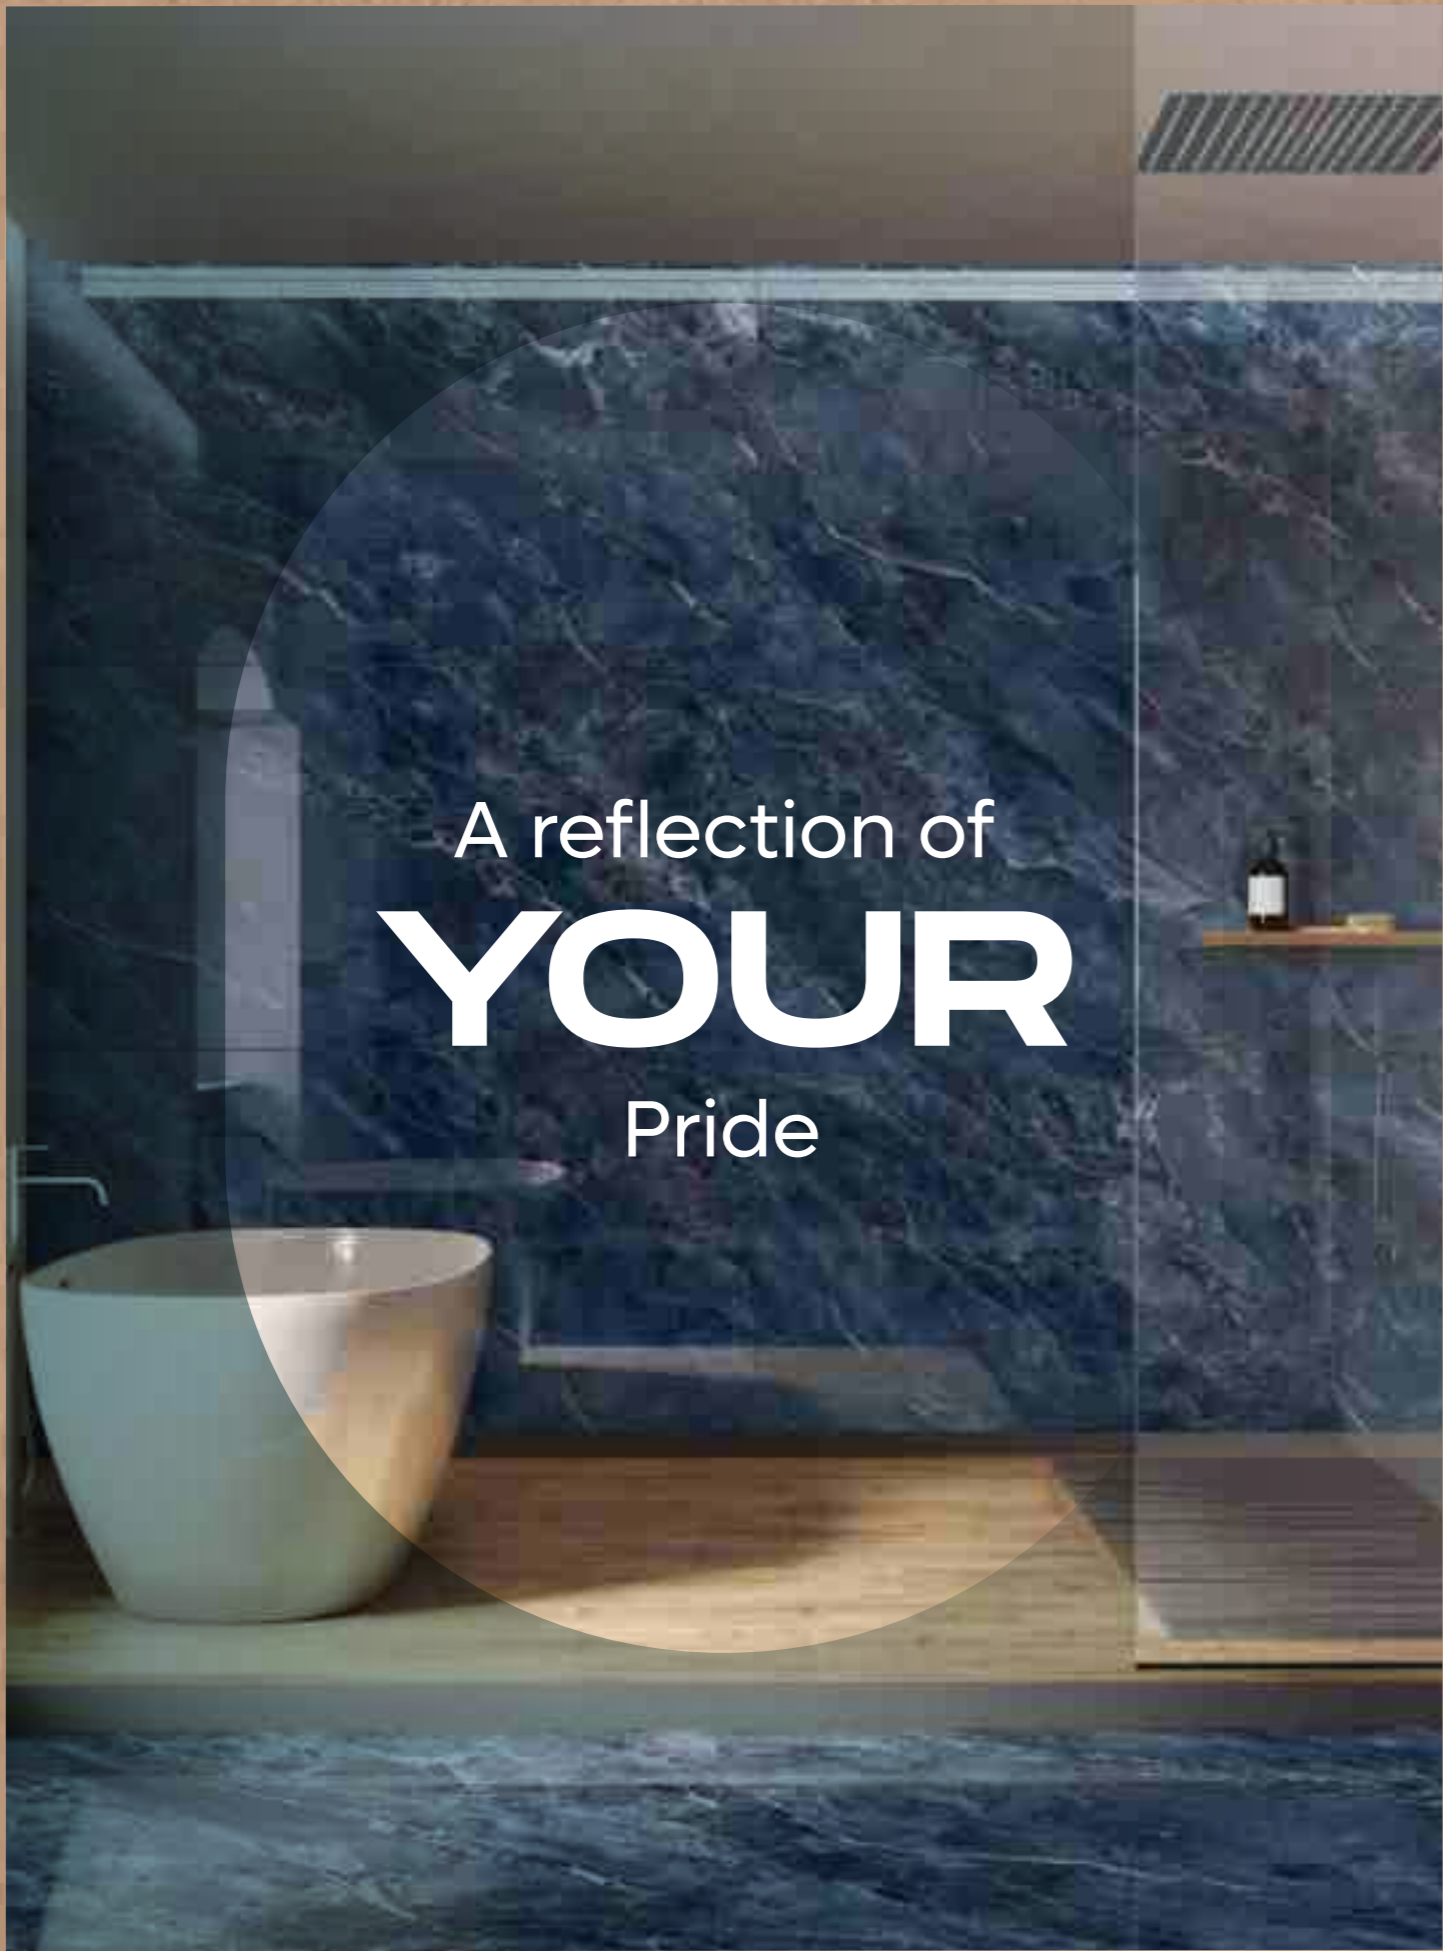

A reflection of
YOUR
Pride

MIRROR
COLLECTION

**RHYOLITE
AZUL**