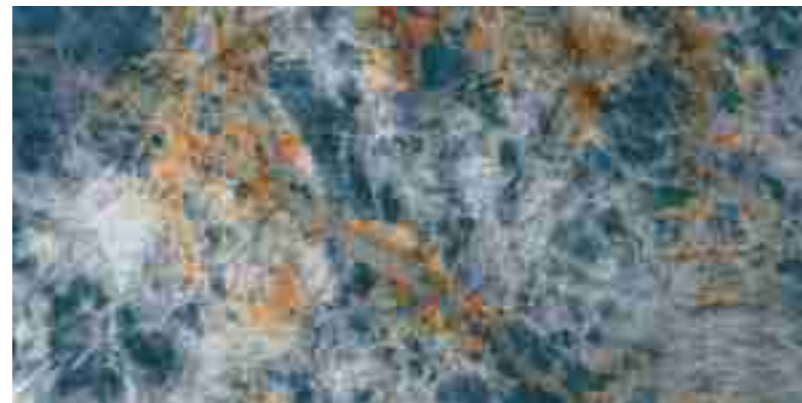

SKY ONYX

800x1600 mm
High Glossy

Touch for Virtual

04