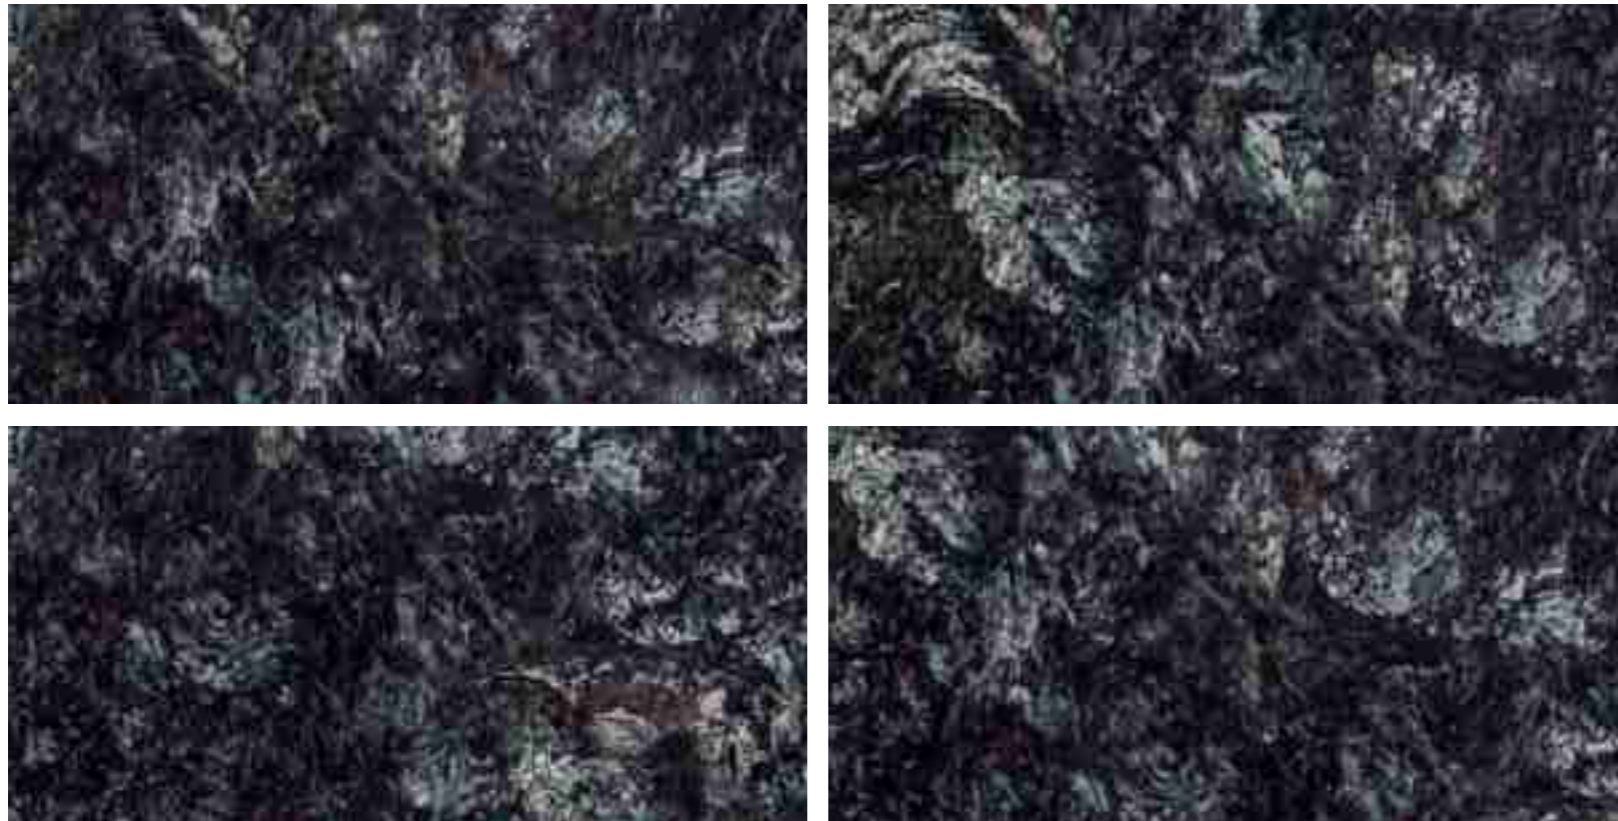

800x1600 mm
High Glossy

Touch for Virtual

04