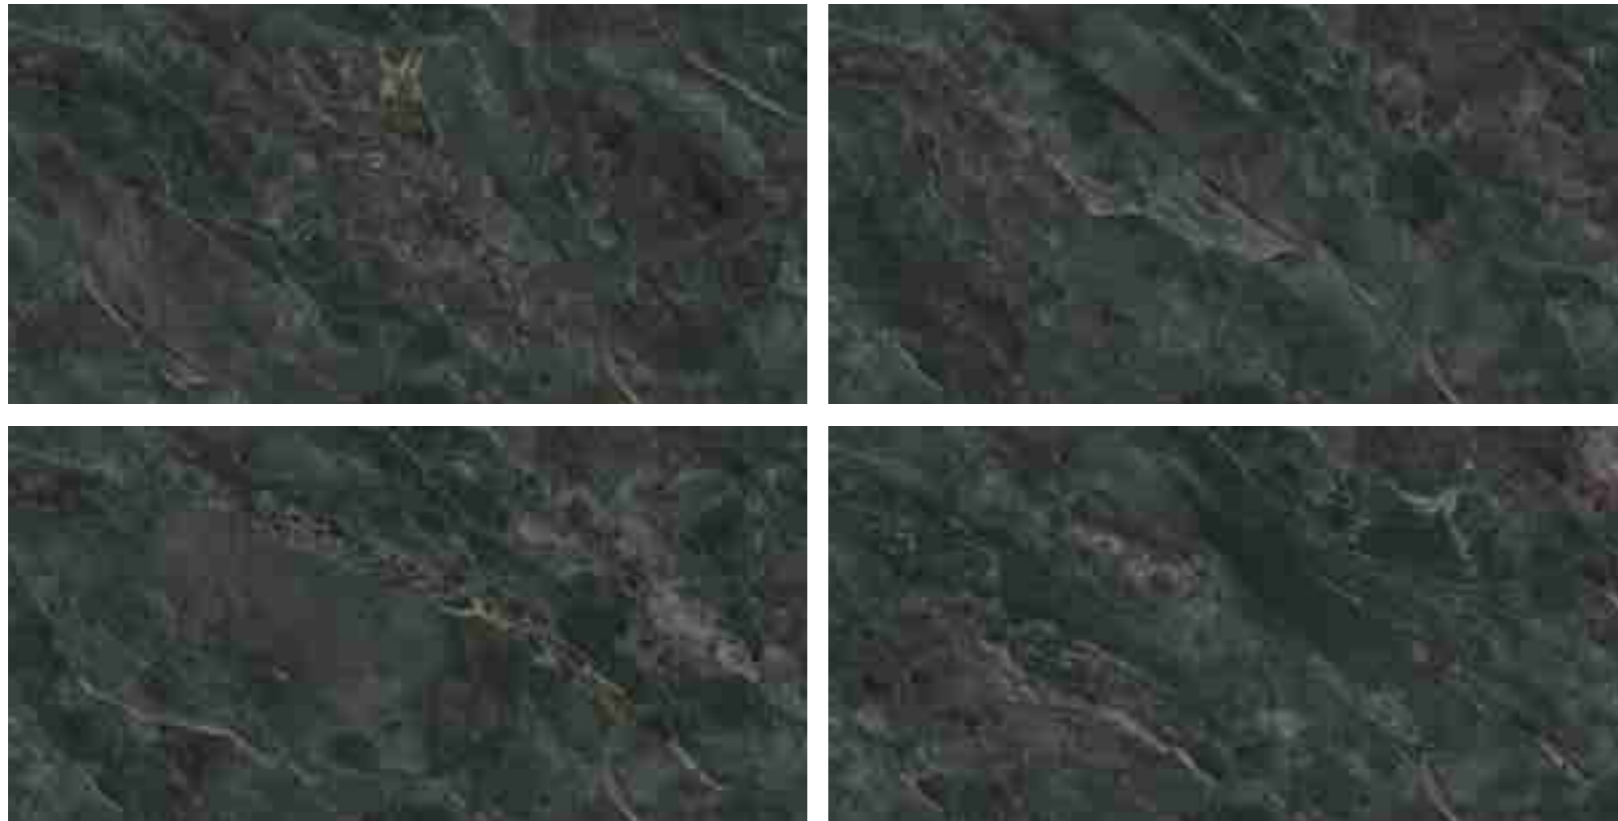

MIRROR
COLLECTION

**RHYOLITE
FOREST**

RHYOLITE FOREST

800x1600 mm
HIGH GLOSSY COLLECTION

**elements of the
nature**

RHYOLITE FOREST

800x1600 mm
High Glossy

Touch for Virtual