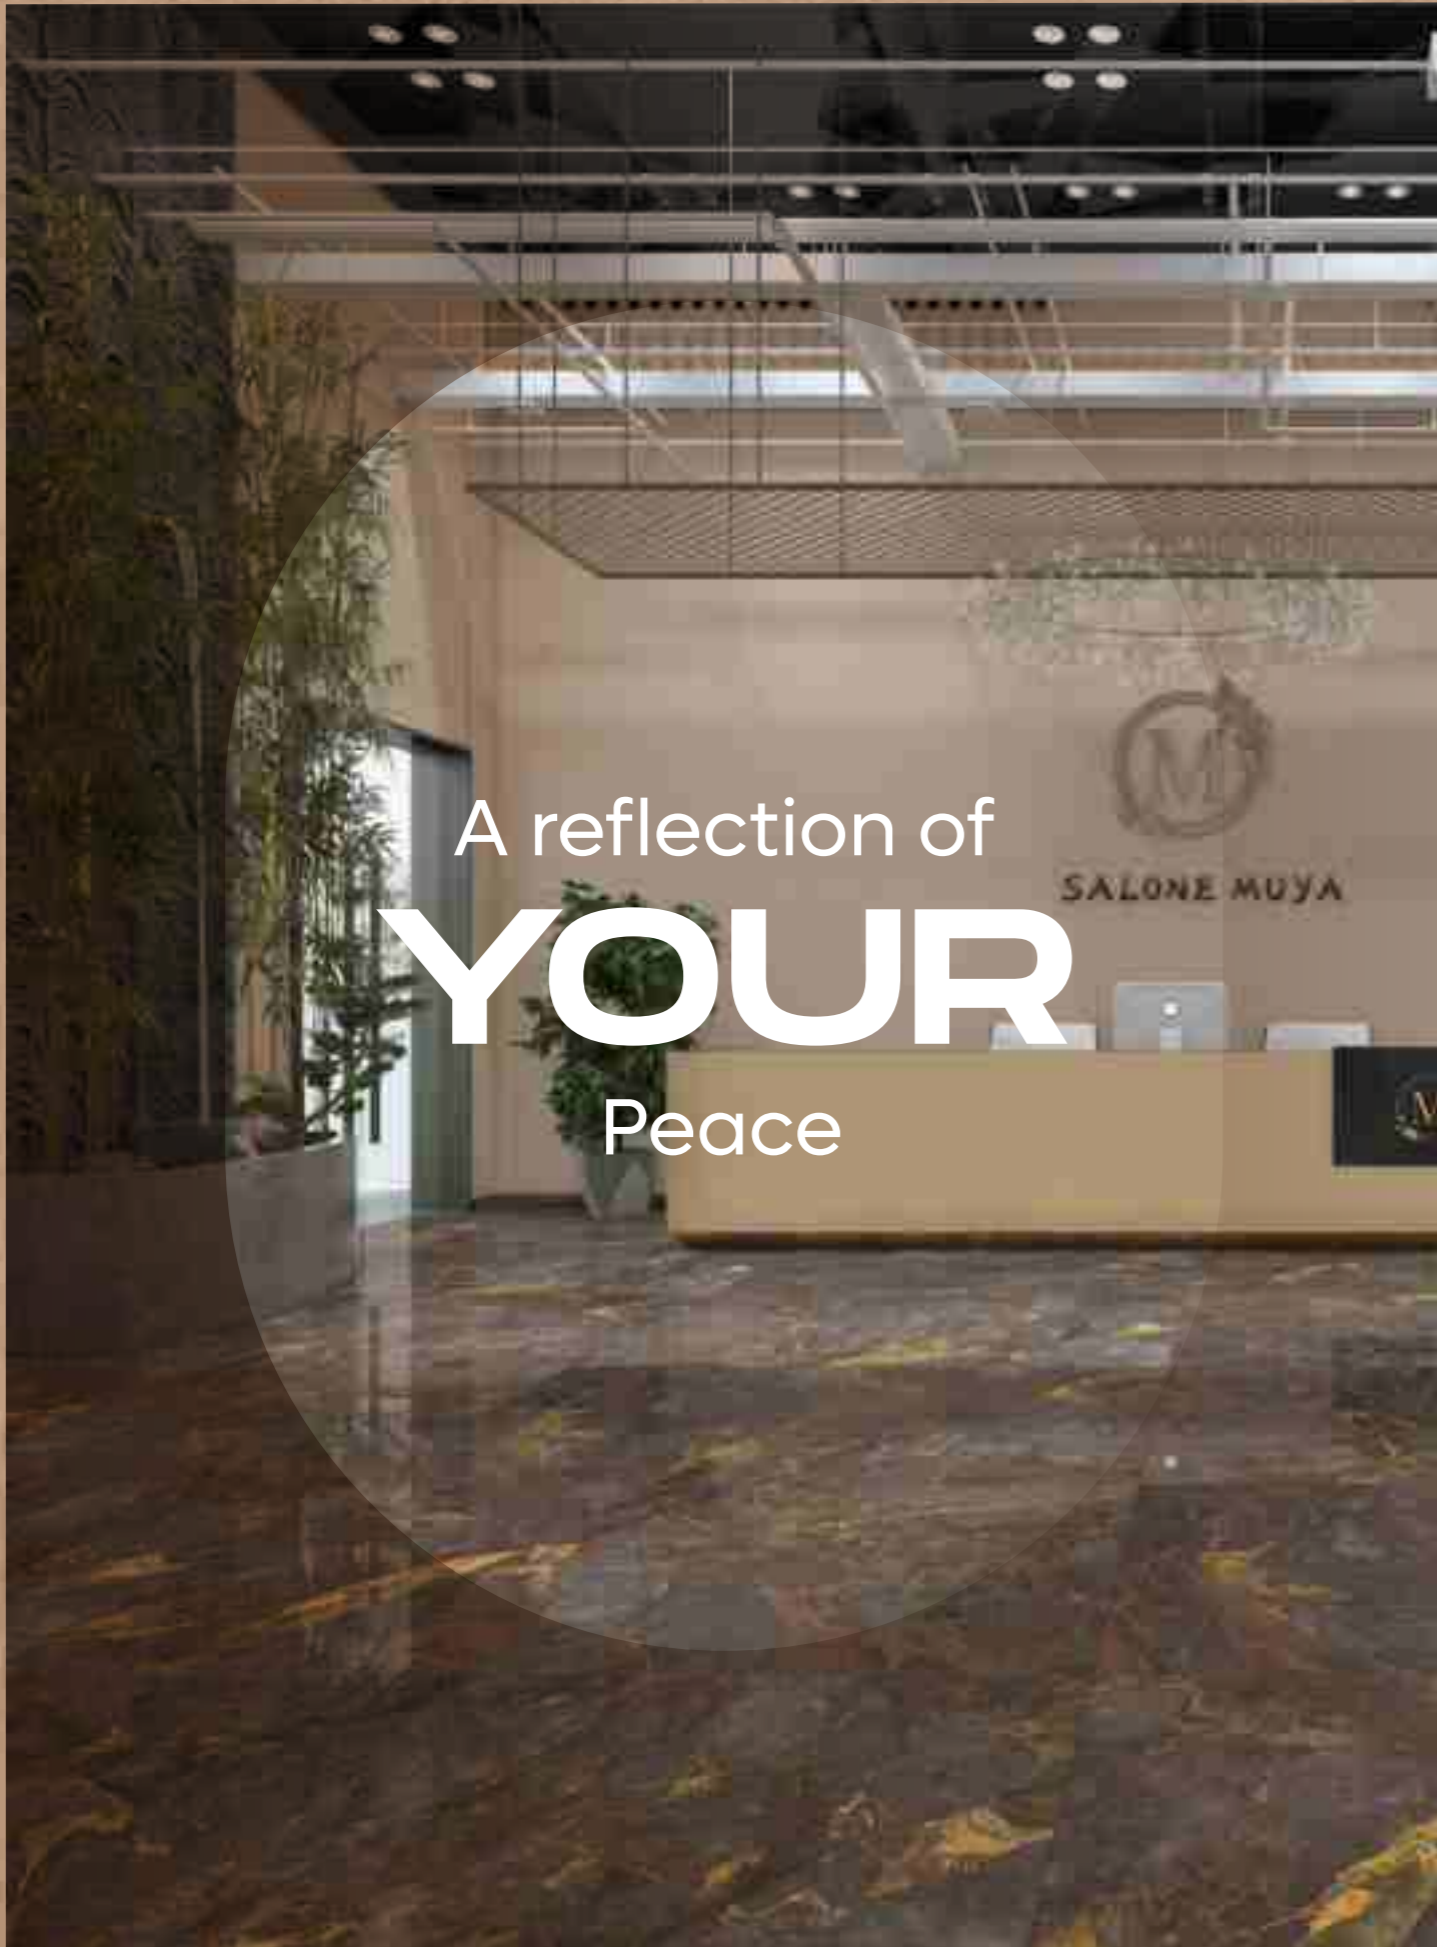

HIGH GLOSSY COLLECTION

**elements of the
nature**

OBICO BROWN

800x1600 mm
High Glossy

Touch for Virtual
360°

04

A reflection of
YOUR
Peace

MIRROR
COLLECTION