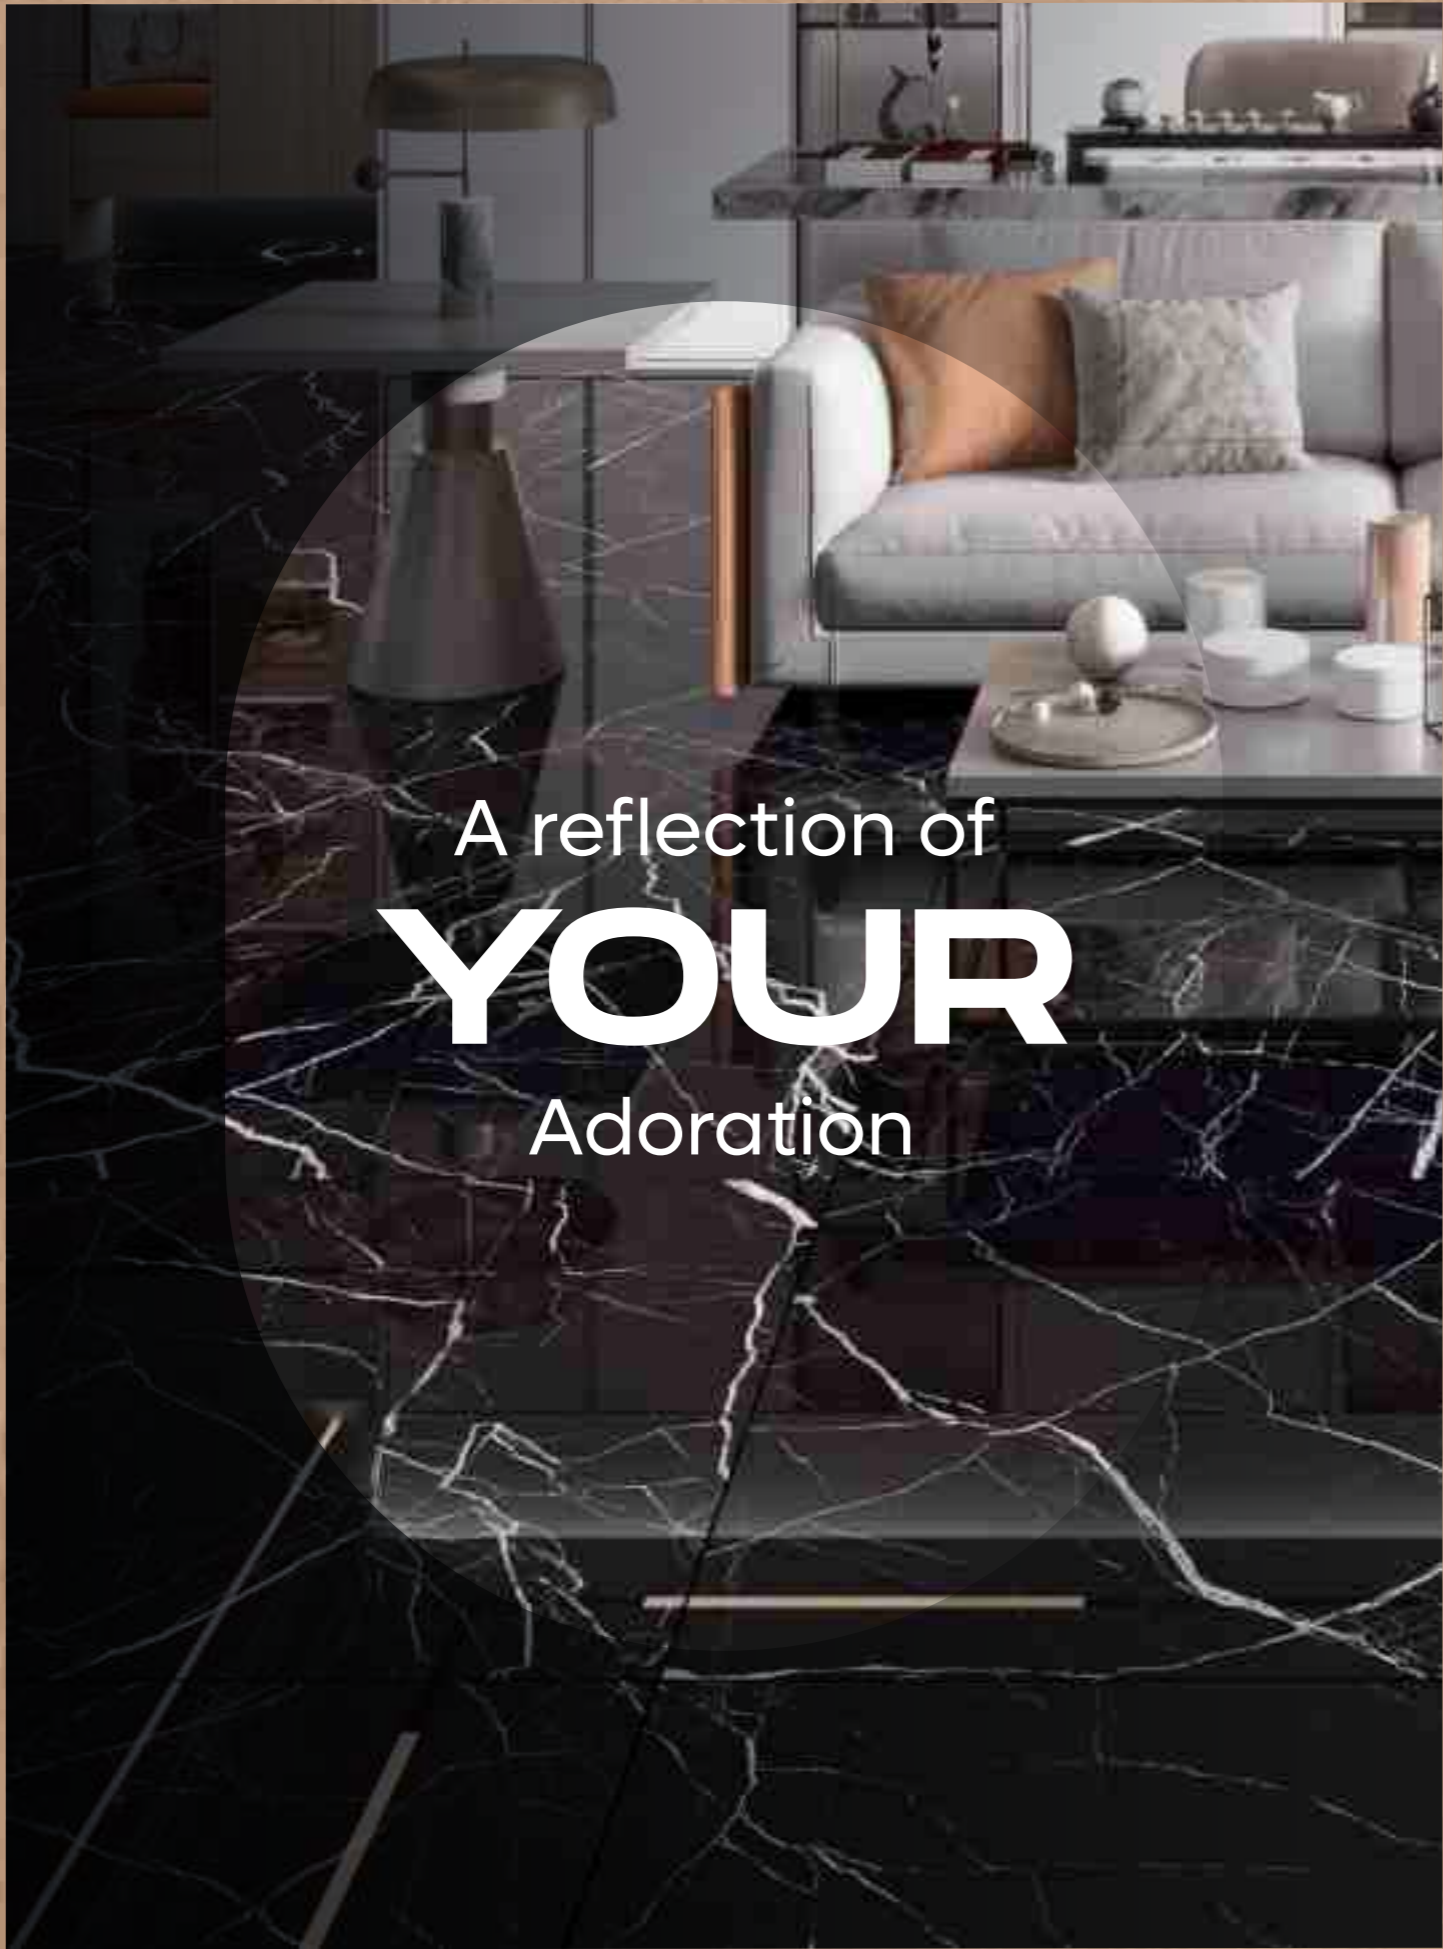

A reflection of
YOUR
Adoration

MIRROR
COLLECTION

ARDI
NERO